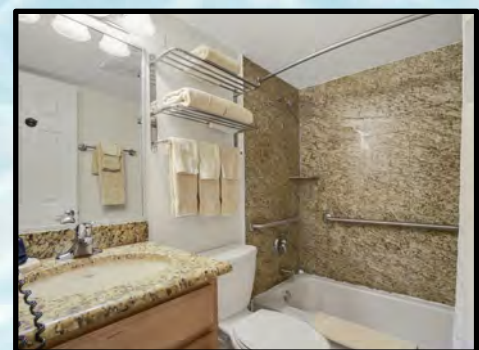

### Studio Amenities:

Fully equipped kitchen w/breakfast bar  
 46" Flat screen color cable television  
 Telephone, Hair dryer, Iron/Ironing board  
 Queen size wall bed in the living area  
 Full size sofa bed in the den area  
 Bathroom with tub and shower

**Sleeps Private 2 and Maximum 4 persons**

**ONE BEDROOM ONE BATH SUITE NORTH:**

**Suite 102**

This one bedroom one bath suites is approximately 475 sq. ft. and features a fully equipped kitchen with granite counter tops and full size appliances, a living room dining area and a separate king size bedroom and one full bathroom. A queen size sofa is bed provided in the living area.

**One Bedroom One Bath Amenities:**

- Fully equipped kitchen
- Two flat screen color cable televisions (46" in living room and a 43" in bedroom)
- Two telephones (living room & bedroom)
- Hair dryer, Iron/Ironing board
- King size bed in bedroom
- Queen size sofa bed provided in the living area
- Bathroom with tub and shower