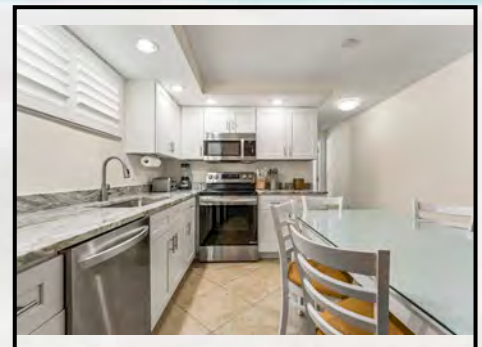

ONE BEDROOM ONE BATH SUITE MAIN BUILDING:

Suite 107

Ideal for couples wanting extra space and privacy or those traveling with small children. This one bedroom one bath suite is approximately 575 sq. ft. and features a fully equipped kitchen with granite counter tops and full-size appliances, a separate living room, dining area and a king size bedroom and one full bathroom. A fold out queen-size sofa bed and a queen size wall bed is provided in the living area. (Suite shown is the actual accommodation.)

One Bedroom One Bath Amenities:

- Fully equipped kitchen
- Two flat screen color cable televisions (50" in living room and a 43" in bedroom)
- Two telephones (living room & bedroom)
- Hair dryer, Iron/Ironing board
- King size bed in bedroom
- Queen size wall bed in the living area
- Queen size sofa bed provided in the living area
- Bathroom with shower only

Sleeps Private 4 and Maximum 6 persons

Sea Club V
A Beach Resort on Siesta Key