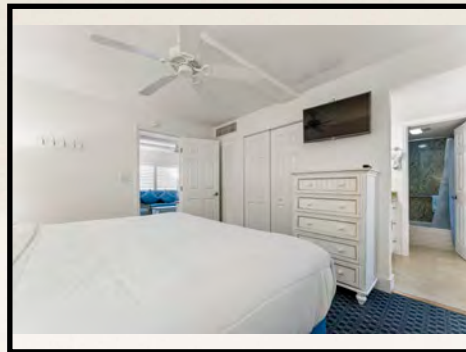

### Suite 109

Cozy and intimate accommodations, our studio suite is perfect for a budget minded couple. The studio is approximately 300 sq. ft. and features a fully equipped kitchen with granite counter tops and full-size appliances and a queen size wall bed with sofa in the living area. (Suite shown is the actual accommodation.)

**Sleeps Private 2 and Maximum 4 persons**

**ONE BEDROOM ONE BATH SUITE NORTH:**

**Suite 102**

This one bedroom one bath suites is approximately 475 sq. ft. and features a fully equipped kitchen with granite counter tops and full size appliances, a living room dining area and a separate king size bedroom and one full bathroom. A queen size sofa is bed provided in the living area.

**One Bedroom One Bath Amenities:**

- Fully equipped kitchen
- Two flat screen color cable televisions (46" in living room and a 43" in bedroom)
- Two telephones (living room & bedroom)
- Hair dryer, Iron/Ironing board
- King size bed in bedroom
- Queen size sofa bed provided in the living area
- Bathroom with tub and shower

**Sleeps Private 2 and Maximum 4 persons**

*Sea Club V*  
A Beach Resort on Siesta Key

**ONE BEDROOM ONE BATH SUITE NORTH:**

**Suite 202**

This one bedroom one bath suites is approximately 475 sq. ft. and features a fully equipped kitchen with granite counter tops and full size appliances, a living room dining area and a separate king size bedroom and one full bathroom. A queen size sofa is bed provided in the living area.