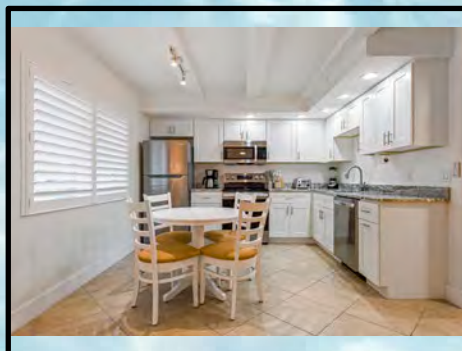

ONE BEDROOM ONE BATH SUITE NORTH:

Suite 103

The one bedroom one bath suites are approximately 525 sq. ft. and features a fully equipped kitchen with granite counter tops and full-size appliances, a living room with a dining table and a bedroom with a king size bed and one bathroom. A queen size sofa is bed provided in the living area.

One Bedroom One Bath Amenities:

- Fully equipped kitchen
- Two flat screen color cable televisions (46" in living room and a 43" in bedroom)
- Two telephones (living room & bedroom)
- Hair dryer, Iron/Ironing board
- King size bed in bedroom
- Queen size sofa bed provided in the living area
- Bathroom with tub and shower

Sleeps Private 4 and Maximum 4 persons

Sea Club V

A Beach Resort on Siesta Key