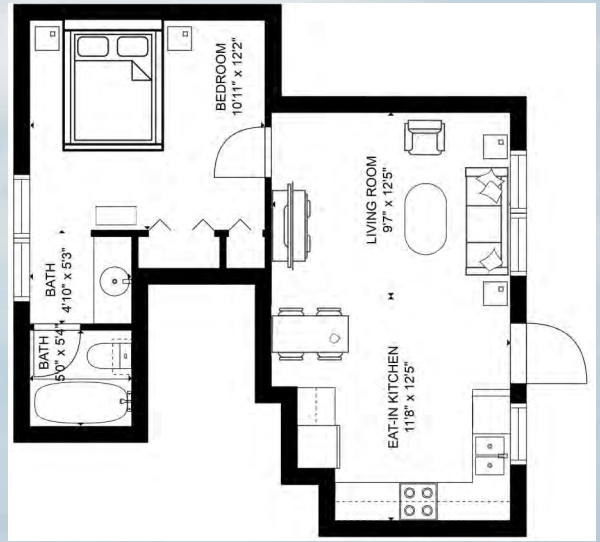

ONE BEDROOM ONE BATH SUITE NORTH:

Suite 102

This one bedroom one bath suites is approximately 475 sq. ft. and features a fully equipped kitchen with granite counter tops and full size appliances, a living room dining area and a separate king size bedroom and one full bathroom. A queen size sofa is bed provided in the living area.

One Bedroom One Bath Amenities:

- Fully equipped kitchen
- Two flat screen color cable televisions (46" in living room and a 43" in bedroom)
- Two telephones (living room & bedroom)
- Hair dryer, Iron/Ironing board
- King size bed in bedroom
- Queen size sofa bed provided in the living area
- Bathroom with tub and shower

Sleeps Private 2 and Maximum 4 persons

Sea Club V
A Beach Resort on Siesta Key