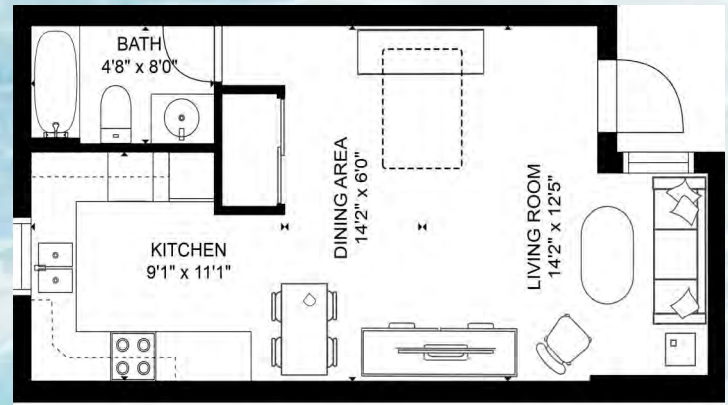

### Suite 109

Cozy and intimate accommodations, our studio suite is perfect for a budget minded couple. The studio is approximately 300 sq. ft. and features a fully equipped kitchen with granite counter tops and full-size appliances and a queen size wall bed with sofa in the living area. (Suite shown is the actual accommodation.)

### Studio Amenities:

- Fully equipped kitchen w/breakfast bar
- 46" Flat screen color cable television
- Telephone, Hair dryer, Iron/Ironing board
- Queen size wall bed in the living area
- Full size sofa bed in the den area
- Bathroom with tub and shower

## STUDIO SUITE SOUTH BUILDING: