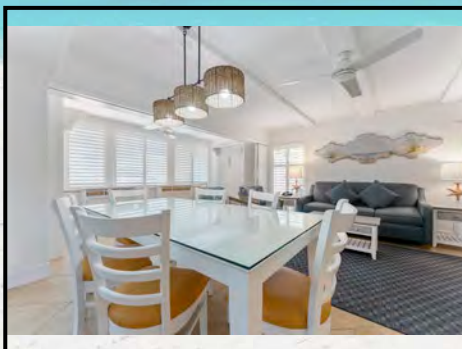

ONE BEDROOM TWO BATHS with TWO DENS SUITE NORTH BUILDING:

Suite 201

Gulf front spacious accommodations for large families. This suite is approximately 1100 sq. ft. and features a fully equipped kitchen with granite counter tops and full size appliances, the living room has a queen size sofa bed, a dining area, master bedroom with a king size bed, a den area with a queen size wall bed over a sofa, a second den with two single day beds and two full baths.

One Bedroom Two Baths with Two Dens Gulf Front Amenities:

- 1100 Square Feet of Living Space
- Fully equipped kitchen w/breakfast bar
- Three flat screen color cable televisions (55" in living room, 43" in the den & master bedroom)
- Two telephones (living room & master bedroom)
- Hair dryer, Iron/Ironing board
- King size bed in master bedroom
- Queen size wall bed over a sofa in south side den
- Two twin size day beds in west den
- Queen size sofa bed provided in living area
- Two full bathrooms

Sleeps Private 6 and Maximum 8 persons

Sea Club V
A Beach Resort on Siesta Key