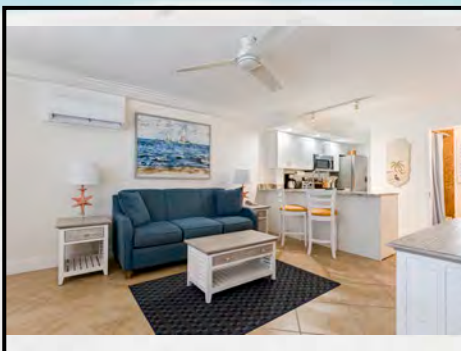

Sleeps Private 4 and Maximum 6 persons