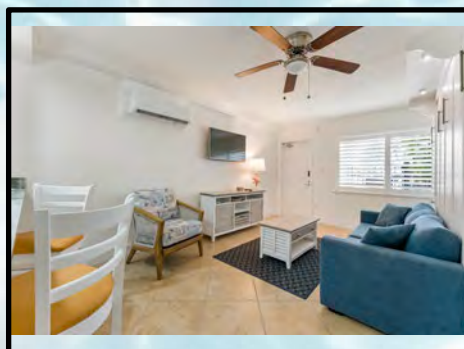

### Suite 109

Cozy and intimate accommodations, our studio suite is perfect for a budget minded couple. The studio is approximately 300 sq. ft. and features a fully equipped kitchen with granite counter tops and full-size appliances and a queen size wall bed with sofa in the living area. (Suite shown is the actual accommodation.)

*Sea Club V*  
*A Beach Resort on Siesta Key*

**Sleeps Private 2 and Maximum 2 persons**

**STUDIO SUITE SOUTH BUILDING:**

**Suites 113 and 114**

Cozy and intimate accommodations, our mid-size studio suite is perfect for budget minded couples. The studios are approximately 310 sq. ft. and features a queen size wall bed with a sofa and a single size wall bed in the living area. A fully equipped kitchen with granite counter tops and full-size appliances.