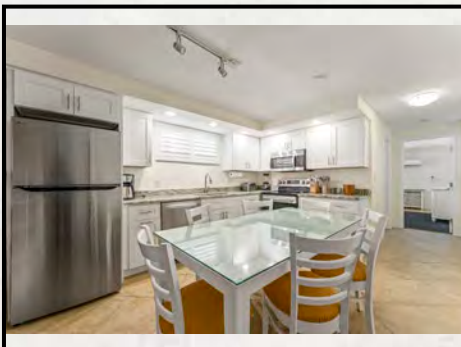

ONE BEDROOM ONE BATH SUITE MAIN BUILDING:

Suite 107

Ideal for couples wanting extra space and privacy or those traveling with small children. This one bedroom one bath suite is approximately 575 sq. ft. and features a fully equipped kitchen with granite counter tops and full-size appliances, a separate living room, dining area and a king size bedroom and one full bathroom. A fold out queen-size sofa bed and a queen size wall bed is provided in the living area. (Suite shown is the actual accommodation.)

One Bedroom One Bath Amenities:

- Fully equipped kitchen
- Two flat screen color cable televisions (50" in living room and a 43" in bedroom)
- Two telephones (living room & bedroom)
- Hair dryer, Iron/Ironing board
- King size bed in bedroom
- Queen size wall bed in the living area
- Queen size sofa bed provided in the living area
- Bathroom with shower only

Sleeps Private 4 and Maximum 6 persons

Sea Club V
A Beach Resort on Siesta Key