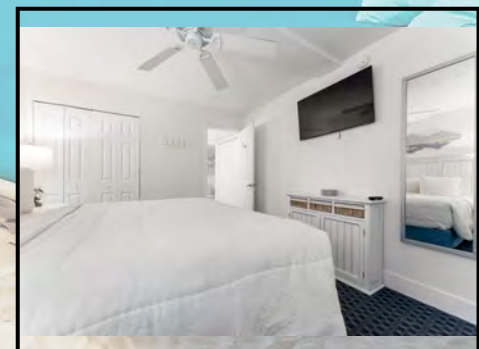

ONE BEDROOM TWO BATHS with TWO DENS SUITE NORTH BUILDING:

Suite 201

Gulf front spacious accommodations for large families. This suite is approximately 1100 sq. ft. and features a fully equipped kitchen with granite counter tops and full size appliances, the living room has a queen size sofa bed, a dining area, master bedroom with a king size bed, a den area with a queen size wall bed over a sofa, a second den with two single day beds and two full baths.

One Bedroom Two Baths with Two Dens Gulf Front Amenities:

- 1100 Square Feet of Living Space
- Fully equipped kitchen w/breakfast bar
- Three flat screen color cable televisions (55" in living room, 43" in the den & master bedroom)
- Two telephones (living room & master bedroom)
- Hair dryer, Iron/Ironing board
- King size bed in master bedroom
- Queen size wall bed over a sofa in south side den
- Two twin size day beds in west den
- Queen size sofa bed provided in living area
- Two full bathrooms

Sleeps Private 6 and Maximum 8 persons

Sea Club V
A Beach Resort on Siesta Key