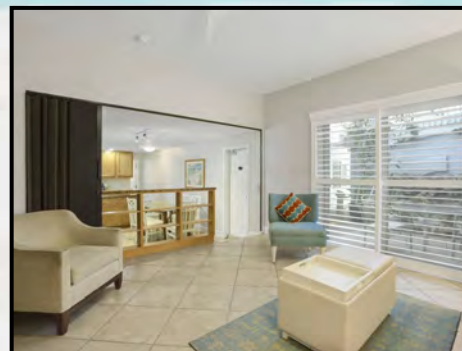

One Bedroom One Bath Amenities:

- Fully equipped kitchen
- Two flat screen color cable televisions (50" in living room and a 43" in bedroom)
- Two telephones (living room & bedroom)
- Hair dryer, Iron/Ironing board
- King size bed in bedroom
- Queen size wall bed in the living area
- Queen size sofa bed provided in the living area
- Bathroom with tub and shower

Sea Club V

A Beach Resort on Siesta Key

Sleeps Private 4 and Maximum 6 persons