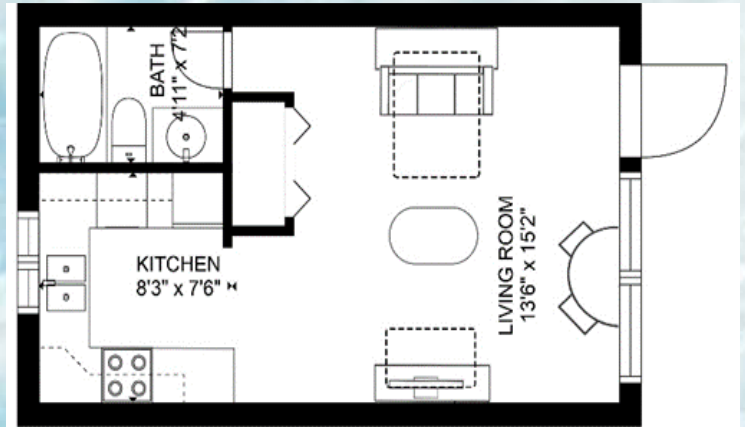

STUDIO SUITE SOUTH BUILDING:

Suite 214

Cozy and intimate accommodations, our mid-size studio suite is perfect for budget minded couples. The studios are approximately 310 sq. ft. and features a queen size wall bed with a sofa and a single size wall bed in the living area. A fully equipped kitchen with granite counter tops and full-size appliances.

(Units 113 and 114 are similar but with tile flooring and cherry paneling on wall bed units)

Studio Amenities:

Fully equipped kitchen w/breakfast bar
46" Flat screen color cable television
Telephone, Hair dryer, Iron/Ironing board
Queen size wall bed in the living area with sofa
Single lateral wall bed provided in the living area
Bathroom with tub and shower

Sea Club V
A Beach Resort on Siesta Key

Sleeps Private 2 and Maximum 3 persons