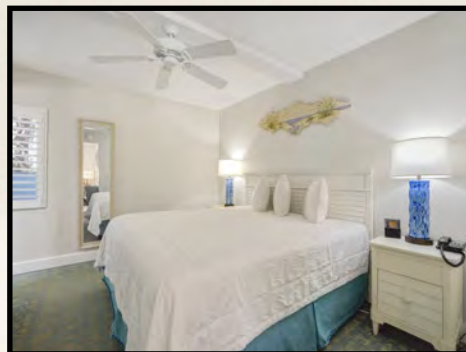

### Suite 109

Cozy and intimate accommodations, our studio suite is perfect for a budget minded couple. The studio is approximately 300 sq. ft. and features a fully equipped kitchen with granite counter tops and full-size appliances and a queen size wall bed with sofa in the living area. (Suite shown is the actual accommodation.)

**Sleeps Private 2 and Maximum 4 persons**

**ONE BEDROOM ONE BATH SUITE NORTH:**

**Suite 102**

This one bedroom one bath suites is approximately 475 sq. ft. and features a fully equipped kitchen with granite counter tops and full size appliances, a living room dining area and a separate king size bedroom and one full bathroom. A queen size sofa is bed provided in the living area.

**Sleeps Private 2 and Maximum 4 persons**

*Sea Club V*  
A Beach Resort on Siesta Key

**ONE BEDROOM ONE BATH SUITE NORTH:**

**Suite 202**

This one bedroom one bath suites is approximately 475 sq. ft. and features a fully equipped kitchen with granite counter tops and full size appliances, a living room dining area and a separate king size bedroom and one full bathroom. A queen size sofa is bed provided in the living area.

**Sleeps Private 2 and Maximum 4 persons**

*Sea Club V*  
A Beach Resort on Siesta Key

**ONE BEDROOM ONE BATH SUITE NORTH:**

**Suite 103**

The one bedroom one bath suites are approximately 525 sq. ft. and features a fully equipped kitchen with granite counter tops and full-size appliances, a living room with a dining table and a bedroom with a king size bed and one bathroom. A queen size sofa is bed provided in the living area.