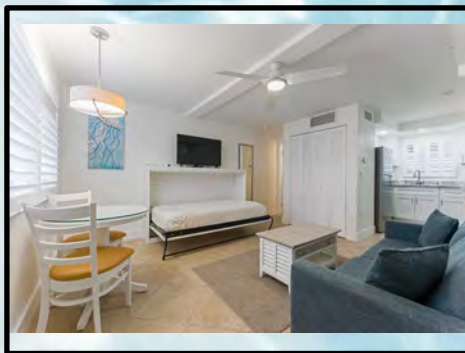

Studio Amenities:

- Fully equipped kitchen w/breakfast bar
- 46" Flat screen color cable television
- Telephone, Hair dryer, Iron/Ironing board
- Queen size wall bed in the living area with sofa
- Single lateral wall bed provided in the living area
- Bathroom with tub and shower

Sea Club V

A Beach Resort on Siesta Key

Sleeps Private 2 and Maximum 3 persons