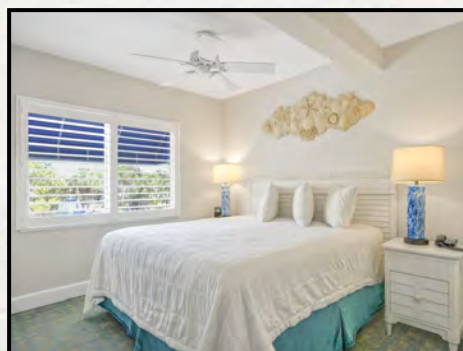

**Sleeps Private 4 and Maximum 4 persons**

*Sea Club V*  
A Beach Resort on Siesta Key

**ONE BEDROOM ONE BATH SUITE NORTH:**

**Suites 204, 205 and 206**

Ideal for couples wanting extra space or those traveling with small children. This one bedroom one bath suites are approximately 500 sq. ft. and features a fully equipped kitchen with granite counter tops and full size appliances, a living room dining area and a separate king size bedroom and one full bathroom. A queen size sofa bed is provided in the living area.

**Sleeps Private 4 and Maximum 4 persons**

**ONE BEDROOM ONE BATH SUITE MAIN BUILDING:**

**Suite 212**

Pool and beach view from private deck off the living area. Ideal for couples wanting extra space or those traveling with small children. This one bedroom one bath suite is approximately 500 sq. ft. and features a fully equipped kitchen with granite counter tops and full size appliances, a living room with a queen size sofa bed, a king size bedroom and one full bathroom. (Suite shown is the actual accommodation.)

**Sleeps Private 4 and Maximum 4 persons**

*Sea Club V*

*A Beach Resort on Siesta Key*

**ONE BEDROOM ONE BATH SUITE MAIN BUILDING:**

**Suite 107**

Ideal for couples wanting extra space and privacy or those traveling with small children. This one bedroom one bath suite is approximately 575 sq. ft. and features a fully equipped kitchen with granite counter tops and full-size appliances, a separate living room, dining area and a king size bedroom and one full bathroom. A fold out queen-size sofa bed and a queen size wall bed is provided in the living area. (Suite shown is the actual accommodation.)