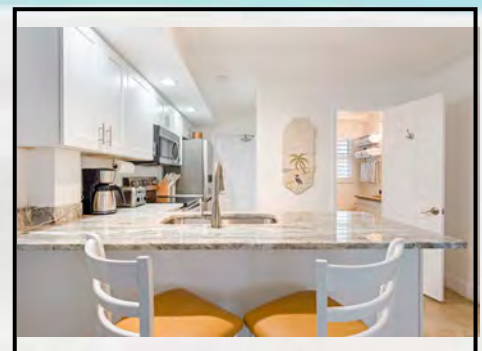

Sleeps Private 4 and Maximum 6 persons