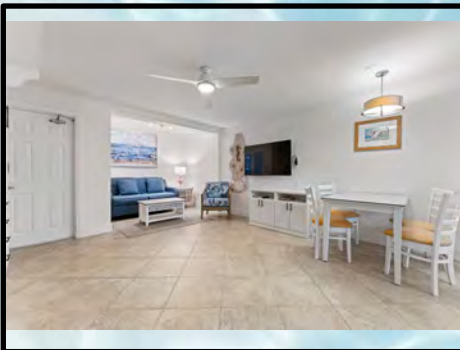

Studio Amenities:

- Fully equipped kitchen w/breakfast bar
- 46" Flat screen color cable television
- Telephone, Hair dryer, Iron/Ironing board
- Queen size wall bed in the living area
- Full size sofa bed in the den area
- Bathroom with tub and shower

Sea Club V

A Beach Resort on Siesta Key

Sleeps Private 2 and Maximum 4 persons