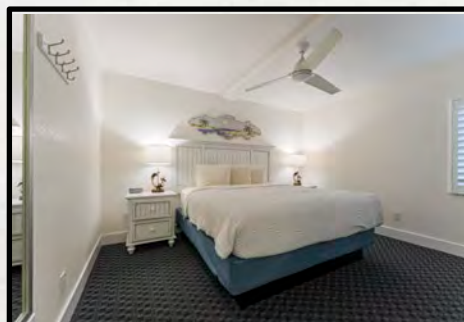

ONE BEDROOM ONE BATH SUITE NORTH:

Suites 104, 105 and 106

Ideal for couples wanting extra space or those traveling with small children. This one bedroom one bath suites are approximately 500 sq. ft. and features a fully equipped kitchen with granite counter tops and full size appliances, a living room dining area and a separate king size bedroom and one full bathroom. A queen size sofa bed is provided in the living area.

One Bedroom One Bath Amenities:

- Fully equipped kitchen
- Two flat screen color cable televisions (46" in living room and a 43" in bedroom)
- Two telephones (living room & bedroom)
- Hair dryer, Iron/Ironing board
- King size bed in bedroom
- Queen size sofa bed provided in the living area
- Bathroom with tub and shower

Sleeps Private 4 and Maximum 4 persons

Sea Club V

A Beach Resort on Siesta Key