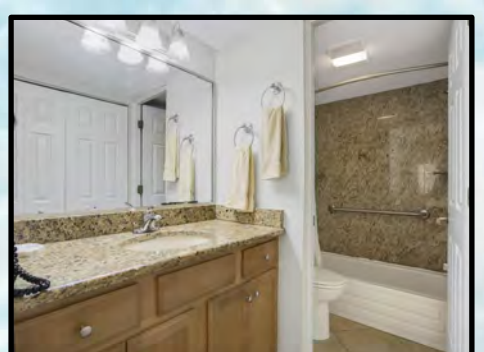

ONE BEDROOM ONE BATH SUITE NORTH:

Suite 203

The one bedroom one bath suites are approximately 525 sq. ft. and features a fully equipped kitchen with granite counter tops and full-size appliances, a living room with a dining table and a bedroom with a king size bed and one bathroom. A queen size sofa is bed provided in the living area.

One Bedroom One Bath Amenities:

- Fully equipped kitchen
- Two flat screen color cable televisions (46" in living room and a 43" in bedroom)
- Two telephones (living room & bedroom)
- Hair dryer, Iron/Ironing board
- King size bed in bedroom
- Queen size sofa bed provided in the living area
- Bathroom with tub and shower

Sleeps Private 4 and Maximum 4 persons

Sea Club V
A Beach Resort on Siesta Key