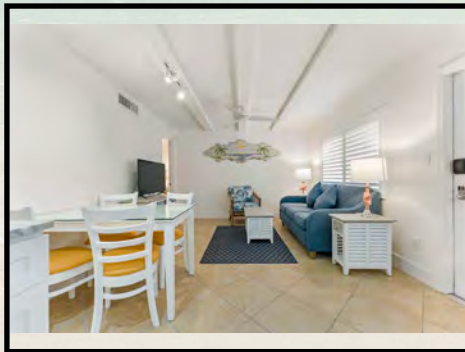

ONE BEDROOM ONE BATH SUITE NORTH:

Suite 102

This one bedroom one bath suites is approximately 475 sq. ft. and features a fully equipped kitchen with granite counter tops and full size appliances, a living room dining area and a separate king size bedroom and one full bathroom. A queen size sofa is bed provided in the living area.

One Bedroom One Bath Amenities:

- Fully equipped kitchen
- Two flat screen color cable televisions (46" in living room and a 43" in bedroom)
- Two telephones (living room & bedroom)
- Hair dryer, Iron/Ironing board
- King size bed in bedroom
- Queen size sofa bed provided in the living area
- Bathroom with tub and shower

Sleeps Private 2 and Maximum 4 persons

Sea Club V
A Beach Resort on Siesta Key