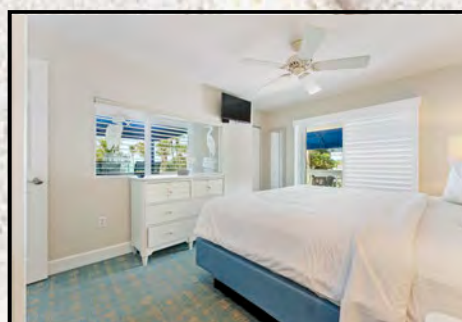

ONE BEDROOM TWO BATH TOWNHOUSE SUITE SOUTH BUILDING:

Suite 122

Ideal for couples that require more privacy in a two-story suite. The townhouses are approximately 700 sq. ft. and feature a separate bedroom and den upstairs with a king size pillow top bed in the bedroom and full tub shower bath and a full-size sofa bed in the den. Downstairs features a fully equipped kitchen with granite counter tops and full-size appliances, living room with a queen size sofa bed and a shower bathroom. (Suite shown is actual)

One Bedroom Two Bath with Den Townhouse Amenities:

- Fully equipped kitchen w/breakfast bar
- Two flat screen color cable televisions (46" in living room downstairs and a 43" in bedroom)
- Two telephones (living room & bedroom)
- Hair dryer, Iron/Ironing board
- King size bed in master bedroom
- Full-size sofa bed provided in the upstairs den area
- Queen size sofa bed in living room area
- Master bathroom with tub and shower upstairs
- Guest bathroom with shower only downstairs

Sleeps Private 4 and Maximum 6 persons

Sea Club V
A Beach Resort on Siesta Key