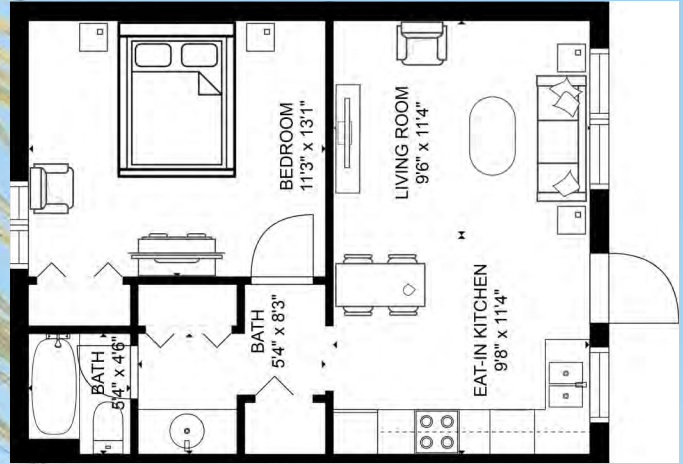

ONE BEDROOM ONE BATH SUITE NORTH:

Suites 204, 205 and 206

Ideal for couples wanting extra space or those traveling with small children. This one bedroom one bath suites are approximately 500 sq. ft. and features a fully equipped kitchen with granite counter tops and full size appliances, a living room dining area and a separate king size bedroom and one full bathroom. A queen size sofa bed is provided in the living area.

One Bedroom One Bath Amenities:

- Fully equipped kitchen
- Two flat screen color cable televisions (46" in living room and a 43" in bedroom)
- Two telephones (living room & bedroom)
- Hair dryer, Iron/Ironing board
- King size bed in bedroom
- Queen size sofa bed provided in the living area
- Bathroom with tub and shower

Sleeps Private 4 and Maximum 4 persons