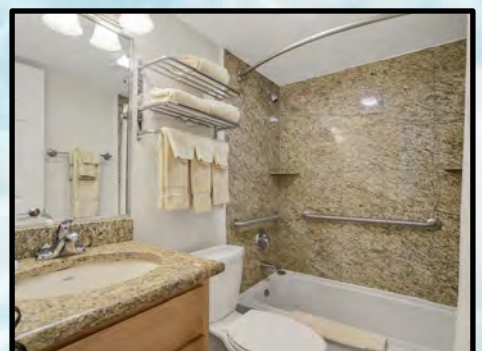

Studio Amenities:

Fully equipped kitchen w/breakfast bar
46" Flat screen color cable television
Telephone, Hair dryer, Iron/Ironing board
Queen size wall bed in the living area with sofa
Single lateral wall bed provided in the living area
Bathroom with tub and shower

Sea Club V
A Beach Resort on Siesta Key

Sleeps Private 2 and Maximum 3 persons