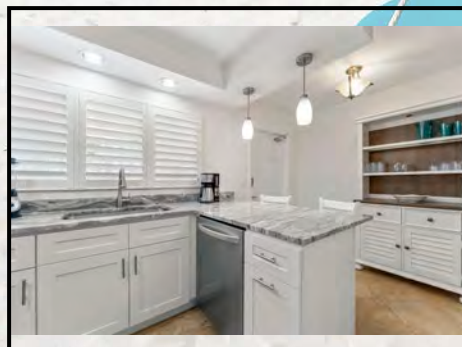

ONE BEDROOM TWO BATHS with TWO DENS SUITE NORTH BUILDING:

Suite 101

Gulf front spacious accommodations for large families. This suite is approximately 1100 sq. ft. and features a fully equipped kitchen with granite counter tops and full size appliances, the living room has a queen size sofa bed, a dining area, master bedroom with a king size bed, a den area with a queen size wall bed over a sofa, a second den with two single day beds and two full baths.

One Bedroom Two Baths with Two Dens Gulf Front Amenities:

- 1100 Square Feet of Living Space
- Fully equipped kitchen w/breakfast bar
- Three flat screen color cable televisions (55" in living room, 43" in the den & master bedroom)
- Two telephones (living room & master bedroom)
- Hair dryer, Iron/Ironing board
- King size bed in master bedroom
- Queen size wall bed over a sofa in south side den
- Two twin size day beds in west den
- Queen size sofa bed provided in living area
- Two full bathrooms - walk-in shower in main bathroom

Sleeps Private 6 and Maximum 8 persons

Sea Club V
A Beach Resort on Siesta Key