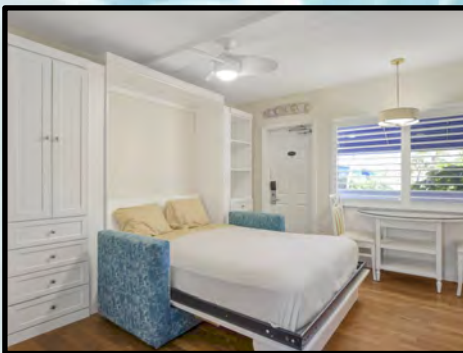

Studio Amenities:

Fully equipped kitchen w/breakfast bar
46" Flat screen color cable television
Telephone, Hair dryer, Iron/Ironing board
Queen size wall bed in the living area with sofa
Single lateral wall bed provided in the living area
Bathroom with tub and shower

Sea Club V
A Beach Resort on Siesta Key

Sleeps Private 2 and Maximum 3 persons