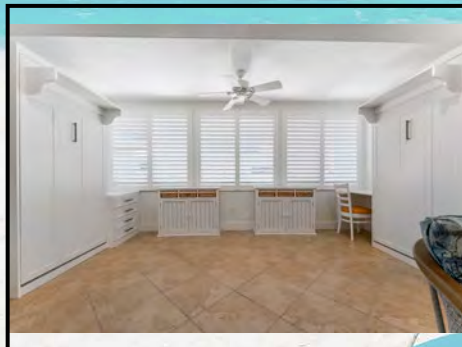

ONE BEDROOM TWO BATHS with TWO DENS SUITE NORTH BUILDING:

Suite 101

Gulf front spacious accommodations for large families. This suite is approximately 1100 sq. ft. and features a fully equipped kitchen with granite counter tops and full size appliances, the living room has a queen size sofa bed, a dining area, master bedroom with a king size bed, a den area with a queen size wall bed over a sofa, a second den with two single day beds and two full baths.

One Bedroom Two Baths with Two Dens Gulf Front Amenities:

- 1100 Square Feet of Living Space
- Fully equipped kitchen w/breakfast bar
- Three flat screen color cable televisions (55" in living room, 43" in the den & master bedroom)
- Two telephones (living room & master bedroom)
- Hair dryer, Iron/Ironing board
- King size bed in master bedroom
- Queen size wall bed over a sofa in south side den
- Two twin size day beds in west den
- Queen size sofa bed provided in living area
- Two full bathrooms - walk-in shower in main bathroom

Sleeps Private 6 and Maximum 8 persons

Sea Club V
A Beach Resort on Siesta Key