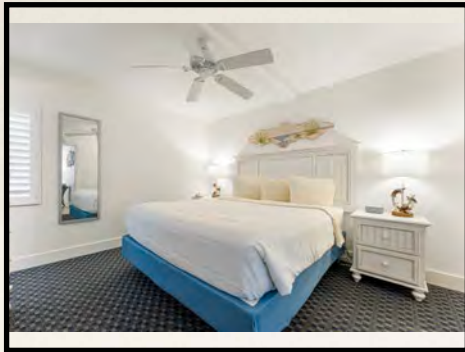

ONE BEDROOM ONE BATH SUITE NORTH:

Suite 102

This one bedroom one bath suites is approximately 475 sq. ft. and features a fully equipped kitchen with granite counter tops and full size appliances, a living room dining area and a separate king size bedroom and one full bathroom. A queen size sofa is bed provided in the living area.

One Bedroom One Bath Amenities:

- Fully equipped kitchen
- Two flat screen color cable televisions (46" in living room and a 43" in bedroom)
- Two telephones (living room & bedroom)
- Hair dryer, Iron/Ironing board
- King size bed in bedroom
- Queen size sofa bed provided in the living area
- Bathroom with tub and shower

Sleeps Private 2 and Maximum 4 persons

Sea Club V
A Beach Resort on Siesta Key