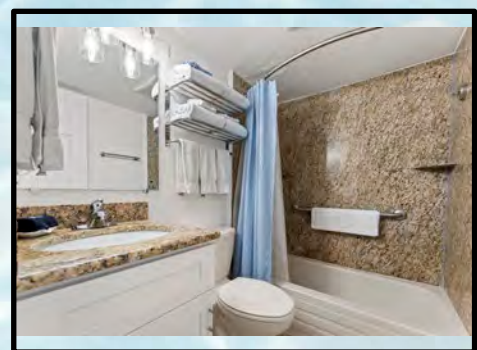

Studio Amenities:

- Fully equipped kitchen w/breakfast bar
- 46" Flat screen color cable television
- Telephone, Hair dryer, Iron/Ironing board
- Queen size wall bed in the living area
- Full size sofa bed in the den area
- Bathroom with tub and shower

Sea Club V

A Beach Resort on Siesta Key

Sleeps Private 2 and Maximum 4 persons