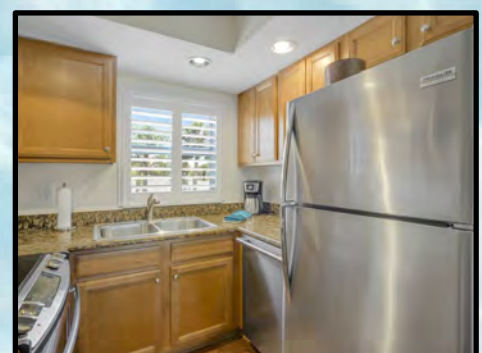

Studio Amenities:

Fully equipped kitchen w/breakfast bar
46" Flat screen color cable television
Telephone, Hair dryer, Iron/Ironing board
Queen size wall bed in the living area with sofa
Single lateral wall bed provided in the living area
Bathroom with tub and shower

Sea Club V
A Beach Resort on Siesta Key

Sleeps Private 2 and Maximum 3 persons