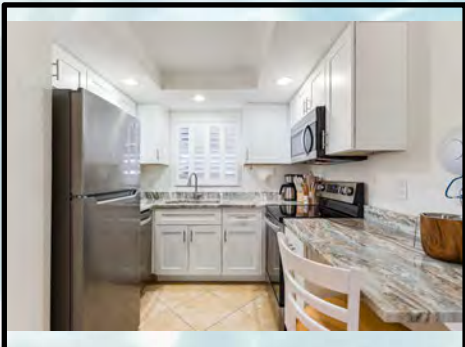

Studio Amenities:

- Fully equipped kitchen w/breakfast bar
- 46" Flat screen color cable television
- Telephone, Hair dryer, Iron/Ironing board
- Queen size wall bed in the living area with sofa
- Single lateral wall bed provided in the living area
- Bathroom with tub and shower

Sea Club V

A Beach Resort on Siesta Key

Sleeps Private 2 and Maximum 3 persons