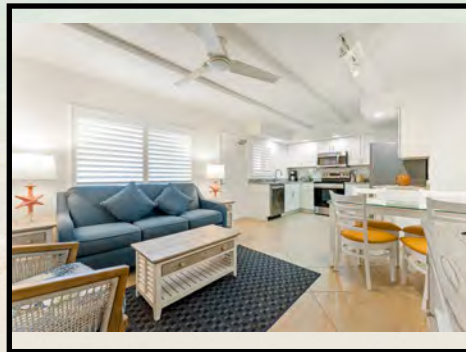

### Suite 109

Cozy and intimate accommodations, our studio suite is perfect for a budget minded couple. The studio is approximately 300 sq. ft. and features a fully equipped kitchen with granite counter tops and full-size appliances and a queen size wall bed with sofa in the living area. (Suite shown is the actual accommodation.)

**Sleeps Private 2 and Maximum 4 persons**

**ONE BEDROOM ONE BATH SUITE NORTH:**

**Suite 102**

This one bedroom one bath suites is approximately 475 sq. ft. and features a fully equipped kitchen with granite counter tops and full size appliances, a living room dining area and a separate king size bedroom and one full bathroom. A queen size sofa is bed provided in the living area.

**Sleeps Private 2 and Maximum 4 persons**

*Sea Club V*  
A Beach Resort on Siesta Key

**ONE BEDROOM ONE BATH SUITE NORTH:**

**Suite 202**

This one bedroom one bath suites is approximately 475 sq. ft. and features a fully equipped kitchen with granite counter tops and full size appliances, a living room dining area and a separate king size bedroom and one full bathroom. A queen size sofa is bed provided in the living area.