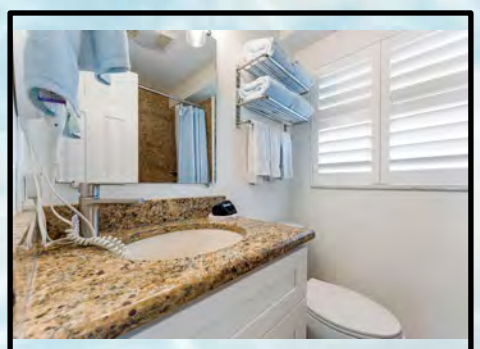

Studio Amenities:

Fully equipped kitchen w/breakfast bar
46" Flat screen color cable television
Telephone, Hair dryer, Iron/Ironing board
Queen size wall bed in the living area with sofa
Bathroom with tub and shower

Sea Club V
A Beach Resort on Siesta Key

Sleeps Private 2 and Maximum 2 persons