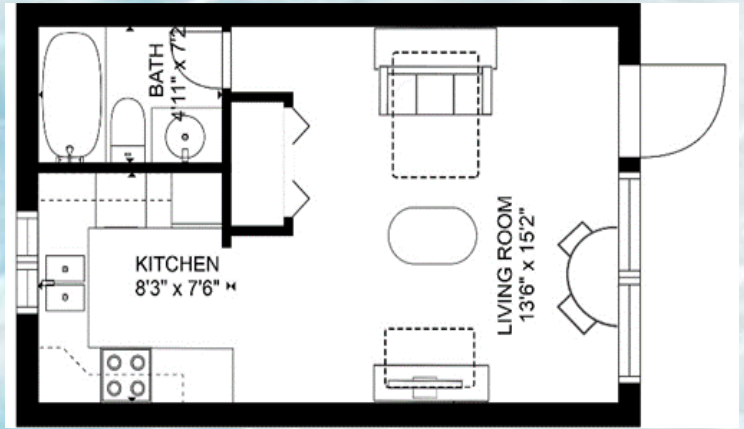

## STUDIO SUITE MAIN BUILDING:

### Suite 109

Cozy and intimate accommodations, our studio suite is perfect for a budget minded couple. The studio is approximately 300 sq. ft. and features a fully equipped kitchen with granite counter tops and full-size appliances and a queen size wall bed with sofa in the living area. (Suite shown is the actual accommodation.)

### Studio Amenities:

Fully equipped kitchen w/breakfast bar  
 46" Flat screen color cable television  
 Telephone, Hair dryer, Iron/Ironing board  
 Queen size wall bed in the living area with sofa  
 Bathroom with tub and shower

*Sea Club V*  
*A Beach Resort on Siesta Key*

**Sleeps Private 2 and Maximum 2 persons**

**STUDIO SUITE SOUTH BUILDING:**

**Suites 113 and 114**

Cozy and intimate accommodations, our mid-size studio suite is perfect for budget minded couples. The studios are approximately 310 sq. ft. and features a queen size wall bed with a sofa and a single size wall bed in the living area. A fully equipped kitchen with granite counter tops and full-size appliances.