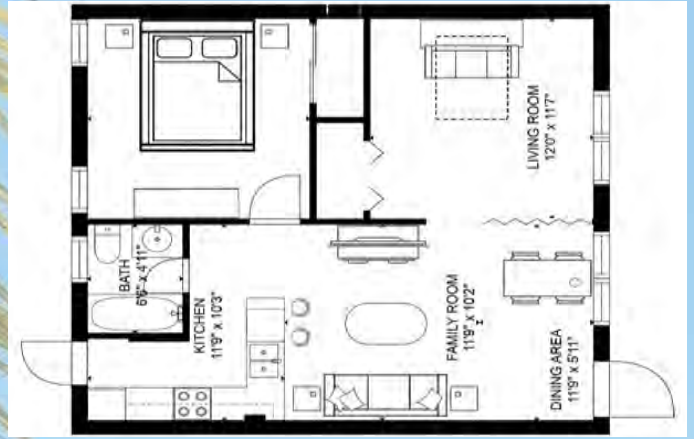

ONE BEDROOM ONE BATH SUITE MAIN BUILDING:

Suite 108 and 110

Perfect for couples wanting extra space or those with small children. This one bedroom one bath suite is approximately 575 sq. ft. and features a fully equipped kitchen with granite counter tops and full-size appliances, a living room/dining area, a separate den area and a king size bedroom and one bathroom. A queen-size sofa bed is provided in the living area and a queen size wall bed over the sofa is provided in the den area.

One Bedroom One Bath Amenities:

- Fully equipped kitchen w/breakfast bar
- Three flat screen color cable televisions (46" in living rm, a 43" in bedroom and a 43" the den)
- Two telephones (living room & bedroom)
- Hair dryer, Iron/Ironing board
- King size bed in bedroom
- Queen size sofa bed provided in the living area
- Queen size wall bed over the sofa provided in the den area
- Bathroom with tub and shower

Sleeps Private 4 and Maximum 6 persons