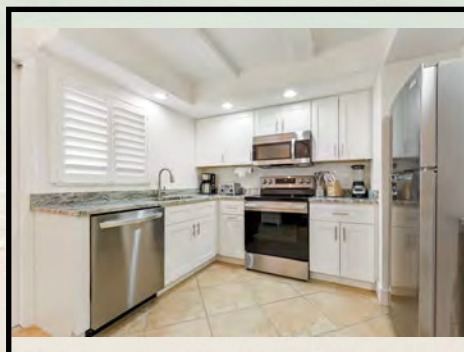

ONE BEDROOM ONE BATH SUITE NORTH:

Suite 102

This one bedroom one bath suites is approximately 475 sq. ft. and features a fully equipped kitchen with granite counter tops and full size appliances, a living room dining area and a separate king size bedroom and one full bathroom. A queen size sofa is bed provided in the living area.

One Bedroom One Bath Amenities:

- Fully equipped kitchen
- Two flat screen color cable televisions (46" in living room and a 43" in bedroom)
- Two telephones (living room & bedroom)
- Hair dryer, Iron/Ironing board
- King size bed in bedroom
- Queen size sofa bed provided in the living area
- Bathroom with tub and shower

Sleeps Private 2 and Maximum 4 persons

Sea Club V
A Beach Resort on Siesta Key