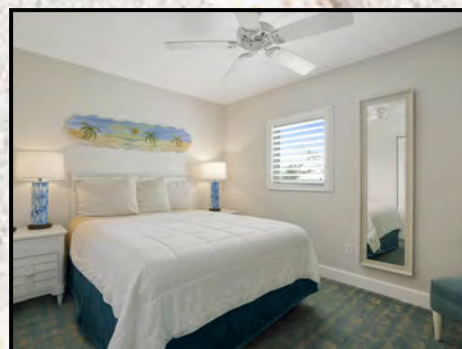

TWO BEDROOM TWO BATH SUITE SOUTH BUILDING:

Suite 215

Spacious accommodations for two couples or families with children. This suite is approximately 700 sq. ft. and features a fully equipped kitchen with granite counter tops and full-size appliances, living room dining area, master bedroom with a queen size bed, a second bed-room with a queen size bed and two full baths. (Suite shown is the actual accommodation.)

Two Bedroom Two Bath Amenities:

- Fully equipped kitchen w/breakfast bar
- Three flat screen color cable televisions (46" in living room and a 43" in each bedroom)
- Two telephones (living room & master bedroom)
- Hair dryer, Iron/Ironing board
- Queen size bed in master bedroom
- Queen size bed in guest bedroom
- Queen size sofa bed provided in living area
- Two full bathrooms with tub and shower

Sleeps Private 6 and Maximum 6 persons

Sea Club V
A Beach Resort on Siesta Key