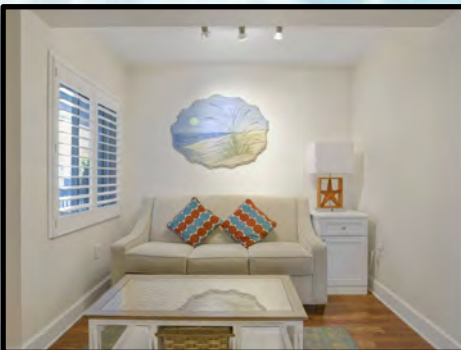

### Suite 109

Cozy and intimate accommodations, our studio suite is perfect for a budget minded couple. The studio is approximately 300 sq. ft. and features a fully equipped kitchen with granite counter tops and full-size appliances and a queen size wall bed with sofa in the living area. (Suite shown is the actual accommodation.)

### Suite 216

Cozy and intimate accommodations, our largest studio suites can accommodate a family of 4 (with small children). The studios are approximately 320 sq. ft. and features a queen size wall bed in the living area and a full-size sofa bed in the den area and a fully equipped kitchen with granite counter tops and full-size appliances.

**Sleeps Private 2 and Maximum 4 persons**

**ONE BEDROOM ONE BATH SUITE NORTH:**

**Suite 102**

This one bedroom one bath suites is approximately 475 sq. ft. and features a fully equipped kitchen with granite counter tops and full size appliances, a living room dining area and a separate king size bedroom and one full bathroom. A queen size sofa is bed provided in the living area.