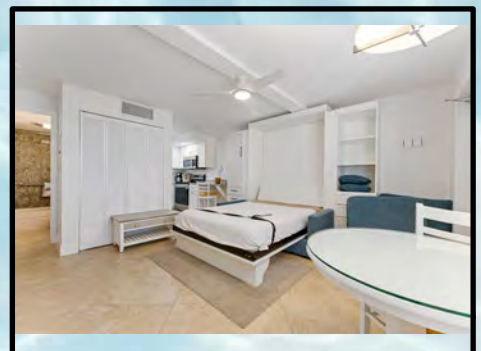

Studio Amenities:

- Fully equipped kitchen w/breakfast bar
- 46" Flat screen color cable television
- Telephone, Hair dryer, Iron/Ironing board
- Queen size wall bed in the living area with sofa
- Single lateral wall bed provided in the living area
- Bathroom with tub and shower

Sea Club V

A Beach Resort on Siesta Key

Sleeps Private 2 and Maximum 3 persons