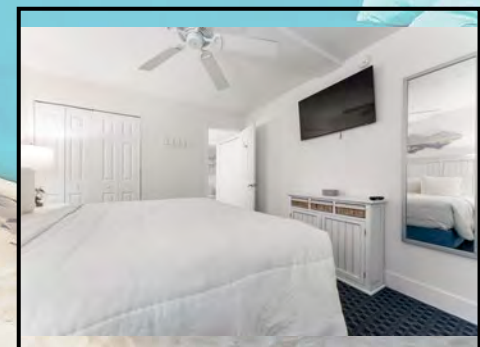

ONE BEDROOM TWO BATHS with TWO DENS SUITE NORTH BUILDING:

Suite 101

Gulf front spacious accommodations for large families. This suite is approximately 1100 sq. ft. and features a fully equipped kitchen with granite counter tops and full size appliances, the living room has a queen size sofa bed, a dining area, master bedroom with a king size bed, a den area with a queen size wall bed over a sofa, a second den with two single day beds and two full baths.

One Bedroom Two Baths with Two Dens Gulf Front Amenities:

- 1100 Square Feet of Living Space
- Fully equipped kitchen w/breakfast bar
- Three flat screen color cable televisions (55" in living room, 43" in the den & master bedroom)
- Two telephones (living room & master bedroom)
- Hair dryer, Iron/Ironing board
- King size bed in master bedroom
- Queen size wall bed over a sofa in south side den
- Two twin size day beds in west den
- Queen size sofa bed provided in living area
- Two full bathrooms - walk-in shower in main bathroom

Sleeps Private 6 and Maximum 8 persons

Sea Club V
A Beach Resort on Siesta Key