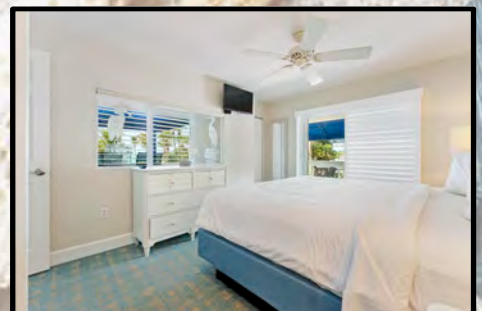

**Sleeps maximum 6 and private 4**

*Sea Club V*  
A Beach Resort on Siesta Key

**ONE BEDROOM TWO BATH TOWNHOUSE SUITE SOUTH BUILDING:**

**Suites 116, 117, 118, 119, 120 and 121**

Ideal for couples that require more privacy in a two-story suite. The townhouses are approximately 700 sq. ft. and feature a separate bedroom and den upstairs with a king size bed in the bedroom with a full tub shower bath and a full-size sofa bed in the den. Down-stairs features a fully equipped kitchen with granite counter tops and full-size appliances, living room with a queen size sofa bed and a shower bathroom. (Shown is actual accommodations for unit 120)

**Sleeps Private 4 and Maximum 6 persons**

*Sea Club V*  
A Beach Resort on Siesta Key

**ONE BEDROOM TWO BATH TOWNHOUSE SUITE SOUTH BUILDING:**

**Suite 122**

Ideal for couples that require more privacy in a two-story suite. The townhouses are approximately 700 sq. ft. and feature a separate bedroom and den upstairs with a king size pillow top bed in the bedroom and full tub shower bath and a full-size sofa bed in the den. Downstairs features a fully equipped kitchen with granite counter tops and full-size appliances, living room with a queen size sofa bed and a shower bathroom. (Suite shown is actual)