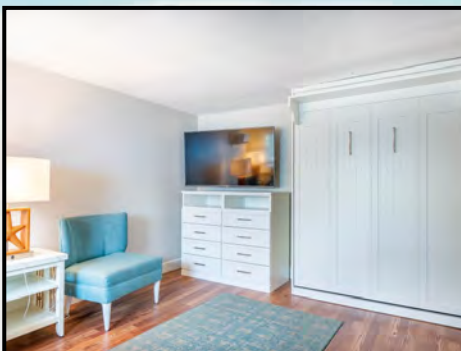

One Bedroom One Bath Amenities:

- Fully equipped kitchen
- Two flat screen color cable televisions (50" in living room and a 43" in bedroom)
- Two telephones (living room & bedroom)
- Hair dryer, Iron/Ironing board
- King size bed in bedroom
- Queen size wall bed in the living area
- Queen size sofa bed provided in the living area
- Bathroom with tub and shower

Sea Club V

A Beach Resort on Siesta Key

Sleeps Private 4 and Maximum 6 persons