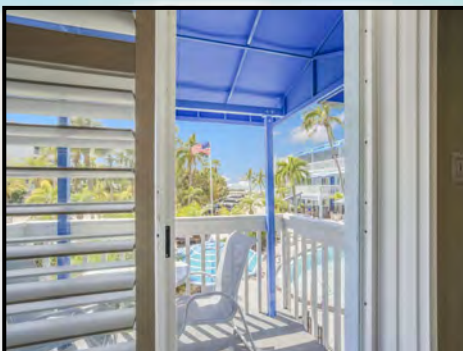

**Sleeps Private 4 and Maximum 4 persons**

*Sea Club V*

*A Beach Resort on Siesta Key*

**ONE BEDROOM ONE BATH SUITE MAIN BUILDING:**

**Suite 107**

Ideal for couples wanting extra space and privacy or those traveling with small children. This one bedroom one bath suite is approximately 575 sq. ft. and features a fully equipped kitchen with granite counter tops and full-size appliances, a separate living room, dining area and a king size bedroom and one full bathroom. A fold out queen-size sofa bed and a queen size wall bed is provided in the living area. (Suite shown is the actual accommodation.)