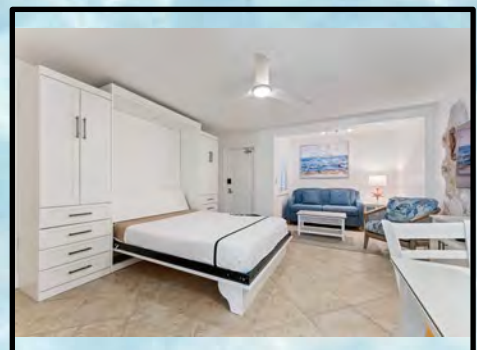

Studio Amenities:

- Fully equipped kitchen w/breakfast bar
- 46" Flat screen color cable television
- Telephone, Hair dryer, Iron/Ironing board
- Queen size wall bed in the living area
- Full size sofa bed in the den area
- Bathroom with tub and shower

Sea Club V

A Beach Resort on Siesta Key

Sleeps Private 2 and Maximum 4 persons