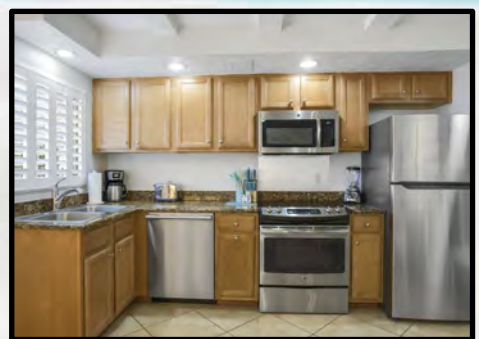

One Bedroom One Bath Amenities:

- Fully equipped kitchen
- Two flat screen color cable televisions (46" in living room and a 43" in bedroom)
- Two telephones (living room & bedroom)
- Hair dryer, Iron/Ironing board
- King size bed in bedroom
- Queen size sofa bed provided in the living area
- Bathroom with tub and shower

Sleeps Private 4 and Maximum 4 persons