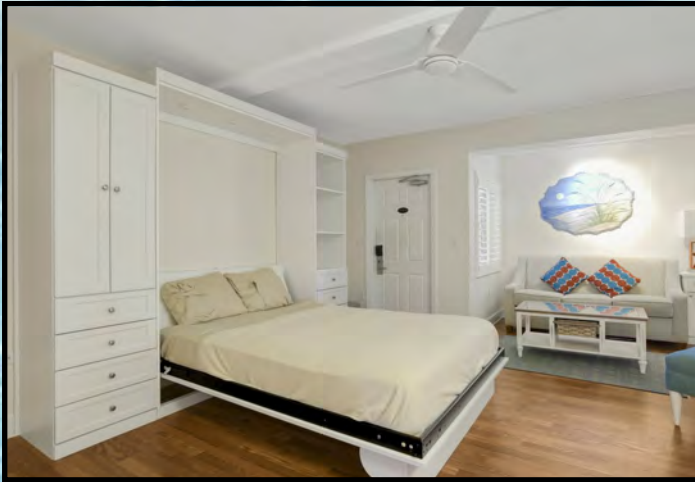

STUDIO SUITE SOUTH BUILDING:

Suite 216

Cozy and intimate accommodations, our largest studio suites can accommodate a family of 4 (with small children). The studios are approximately 320 sq. ft. and features a queen size wall bed in the living area and a full-size sofa bed in the den area and a fully equipped kitchen with granite counter tops and full-size appliances.

Studio Amenities:

Fully equipped kitchen w/breakfast bar
46" Flat screen color cable television
Telephone, Hair dryer, Iron/Ironing board
Queen size wall bed in the living area
Full size sofa bed in the den area
Bathroom with tub and shower

Sleeps Private 2 and Maximum 4 persons