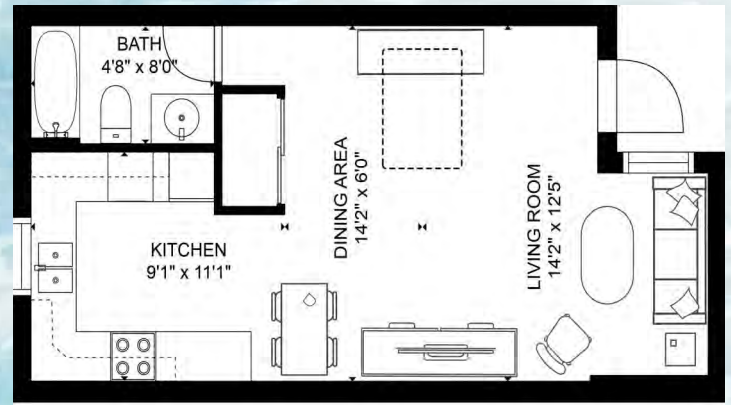

STUDIO SUITE SOUTH BUILDING:

Suite 115

Cozy and intimate accommodations, our largest studio suites can accommodate a family of 4 (with small children). The studios are approximately 320 sq. ft. and features a queen size wall bed in the living area and a full-size sofa bed in the den area and a fully equipped kitchen with granite counter tops and full-size appliances.

Studio Amenities:

- Fully equipped kitchen w/breakfast bar
- 46" Flat screen color cable television
- Telephone, Hair dryer, Iron/Ironing board
- Queen size wall bed in the living area
- Full size sofa bed in the den area
- Bathroom with tub and shower

Sea Club V

A Beach Resort on Siesta Key

Sleeps Private 2 and Maximum 4 persons