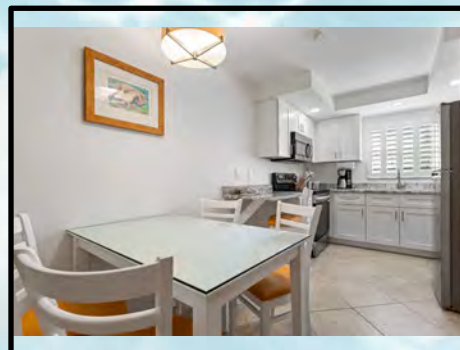

Studio Amenities:

- Fully equipped kitchen w/breakfast bar
- 46" Flat screen color cable television
- Telephone, Hair dryer, Iron/Ironing board
- Queen size wall bed in the living area
- Full size sofa bed in the den area
- Bathroom with tub and shower

Sea Club V

A Beach Resort on Siesta Key

Sleeps Private 2 and Maximum 4 persons