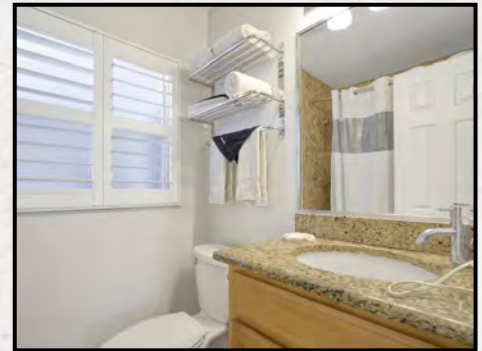

ONE BEDROOM ONE BATH SUITE MAIN BUILDING:

Suite 211

Pool and beach view from living area. Ideal for couples wanting extra space or those traveling with small children. The one bedroom one bath suites are approximately 500 sq. ft. and features a fully equipped kitchen with granite counter tops and full-size appliances, a living room with a queen size sofa bed and a full-size wall bed, a separate king size bedroom and one full bathroom. (Suite shown is the actual accommodation.)

One Bedroom One Bath Amenities:

- Fully equipped kitchen w/breakfast bar
- Two flat screen color cable televisions (46" in living room and a 43" in bedroom)
- Two telephones (living room & bedroom)
- Hair dryer, Iron/Ironing board
- King size bed in bedroom
- Queen size sofa bed provided in the living area
- Full size wall bed provided in the living area
- Bathroom with tub and shower

Sleeps Private 4 and Maximum 6 persons