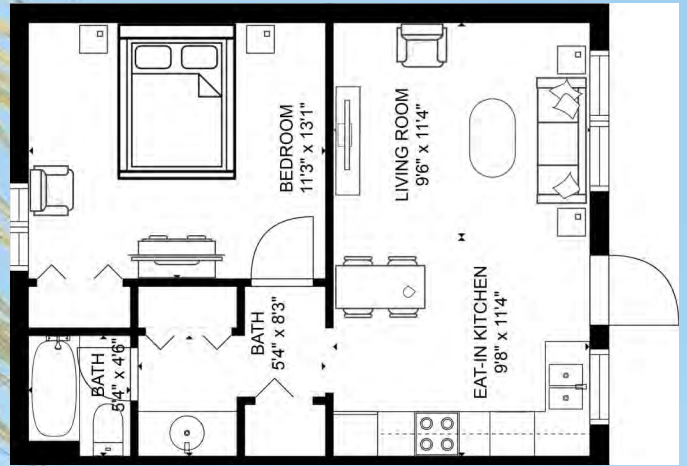

**Sleeps Private 2 and Maximum 4 persons**

*Sea Club V*  
A Beach Resort on Siesta Key

**ONE BEDROOM ONE BATH SUITE NORTH:**

**Suite 103**

The one bedroom one bath suites are approximately 525 sq. ft. and features a fully equipped kitchen with granite counter tops and full-size appliances, a living room with a dining table and a bedroom with a king size bed and one bathroom. A queen size sofa is bed provided in the living area.

**One Bedroom One Bath Amenities:**

- Fully equipped kitchen
- Two flat screen color cable televisions (46" in living room and a 43" in bedroom)
- Two telephones (living room & bedroom)
- Hair dryer, Iron/Ironing board
- King size bed in bedroom
- Queen size sofa bed provided in the living area
- Bathroom with tub and shower

# Sea Club V

A Beach Resort on Siesta Key

(Shown is actual accommodation for unit 105.)

**ONE BEDROOM ONE BATH SUITE NORTH:**

**Suites 104, 105 and 106**

Ideal for couples wanting extra space or those traveling with small children. This one bedroom one bath suites are approximately 500 sq. ft. and features a fully equipped kitchen with granite counter tops and full size appliances, a living room dining area and a separate king size bedroom and one full bathroom. A queen size sofa bed is provided in the living area.