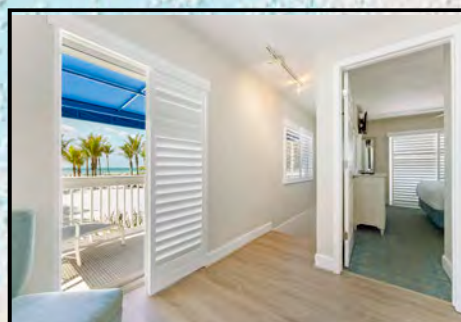

ONE BEDROOM TWO BATH TOWNHOUSE SUITE SOUTH BUILDING:

Suite 122

Ideal for couples that require more privacy in a two-story suite. The townhouses are approximately 700 sq. ft. and feature a separate bedroom and den upstairs with a king size pillow top bed in the bedroom and full tub shower bath and a full-size sofa bed in the den. Downstairs features a fully equipped kitchen with granite counter tops and full-size appliances, living room with a queen size sofa bed and a shower bathroom. (Suite shown is actual)

One Bedroom Two Bath with Den Townhouse Amenities:

- Fully equipped kitchen w/breakfast bar
- Two flat screen color cable televisions (46" in living room downstairs and a 43" in bedroom)
- Two telephones (living room & bedroom)
- Hair dryer, Iron/Ironing board
- King size bed in master bedroom
- Full-size sofa bed provided in the upstairs den area
- Queen size sofa bed in living room area
- Master bathroom with tub and shower upstairs
- Guest bathroom with shower only downstairs

Sleeps Private 4 and Maximum 6 persons

Sea Club V
A Beach Resort on Siesta Key