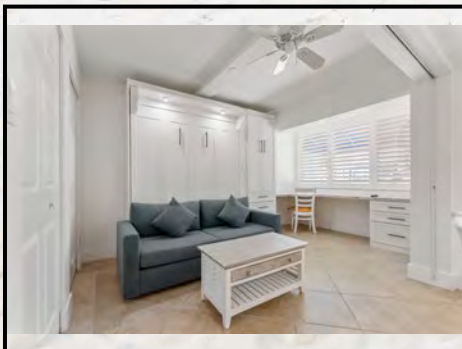

ONE BEDROOM TWO BATHS with TWO DENS SUITE NORTH BUILDING:

Suite 201

Gulf front spacious accommodations for large families. This suite is approximately 1100 sq. ft. and features a fully equipped kitchen with granite counter tops and full size appliances, the living room has a queen size sofa bed, a dining area, master bedroom with a king size bed, a den area with a queen size wall bed over a sofa, a second den with two single day beds and two full baths.

One Bedroom Two Baths with Two Dens Gulf Front Amenities:

- 1100 Square Feet of Living Space
- Fully equipped kitchen w/breakfast bar
- Three flat screen color cable televisions (55" in living room, 43" in the den & master bedroom)
- Two telephones (living room & master bedroom)
- Hair dryer, Iron/Ironing board
- King size bed in master bedroom
- Queen size wall bed over a sofa in south side den
- Two twin size day beds in west den
- Queen size sofa bed provided in living area
- Two full bathrooms

Sleeps Private 6 and Maximum 8 persons

Sea Club V
A Beach Resort on Siesta Key