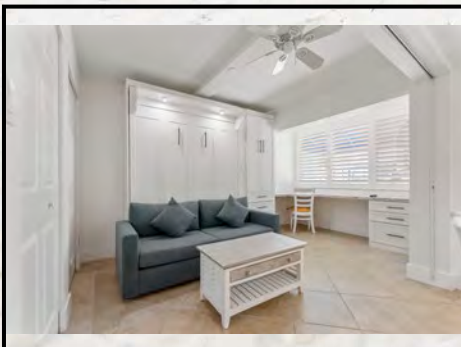

ONE BEDROOM TWO BATHS with TWO DENS SUITE NORTH BUILDING:

Suite 101

Gulf front spacious accommodations for large families. This suite is approximately 1100 sq. ft. and features a fully equipped kitchen with granite counter tops and full size appliances, the living room has a queen size sofa bed, a dining area, master bedroom with a king size bed, a den area with a queen size wall bed over a sofa, a second den with two single day beds and two full baths.

One Bedroom Two Baths with Two Dens Gulf Front Amenities:

- 1100 Square Feet of Living Space
- Fully equipped kitchen w/breakfast bar
- Three flat screen color cable televisions (55" in living room, 43" in the den & master bedroom)
- Two telephones (living room & master bedroom)
- Hair dryer, Iron/Ironing board
- King size bed in master bedroom
- Queen size wall bed over a sofa in south side den
- Two twin size day beds in west den
- Queen size sofa bed provided in living area
- Two full bathrooms - walk-in shower in main bathroom

Sleeps Private 6 and Maximum 8 persons

Sea Club V
A Beach Resort on Siesta Key