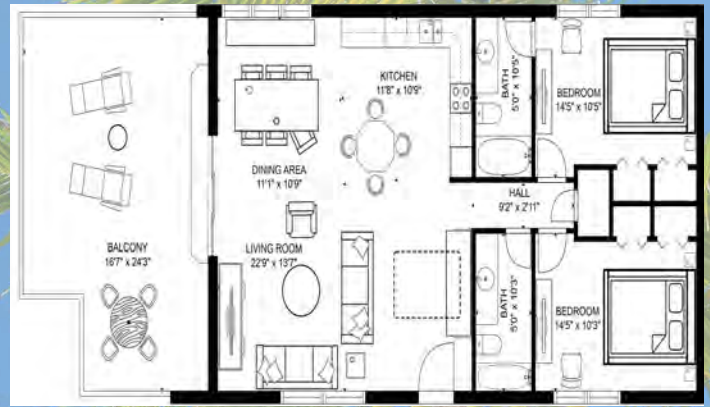

TWO BEDROOM TWO BATH PENTHOUSE SUITE NORTH BUILDING:

Suite 301

Our largest suite with a private balcony overlooking the Gulf of Mexico. This suite is approximately 1200 sq. ft. and features a fully equipped kitchen with granite counter tops and full size appliances, the living room has a queen size sectional sofa bed and a queen size wall bed, dining area, master bedroom with a king size bed, a second bedroom with a king size bed and two full baths. (Suite shown is the actual accommodation.)

Two Bedroom Two Bath Amenities:

- Fully equipped kitchen w/breakfast bar
- Three flat screen color cable televisions (55" in living room and a 43" in each bedroom)
- Two telephones (kitchen & master bedroom)
- Hair dryer, Iron/Ironing board
- King size bed in master bedroom
- King size bed in guest bedroom
- Queen size sofa bed provided in living area
- Queen size wall bed also provided in living area
- Two full bathrooms with tub and shower

Sleeps Private 6 and Maximum 8 persons

Sea Club V
A Beach Resort on Siesta Key