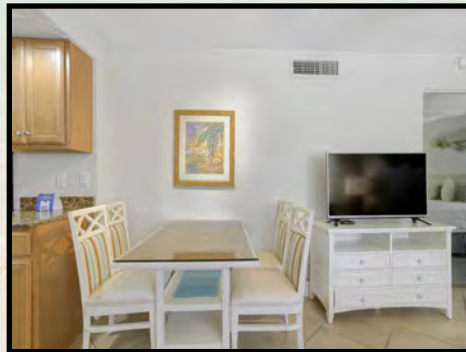

ONE BEDROOM ONE BATH SUITE NORTH:

Suite 202

This one bedroom one bath suites is approximately 475 sq. ft. and features a fully equipped kitchen with granite counter tops and full size appliances, a living room dining area and a separate king size bedroom and one full bathroom. A queen size sofa is bed provided in the living area.

One Bedroom One Bath Amenities:

- Fully equipped kitchen
- Two flat screen color cable televisions (46" in living room and a 43" in bedroom)
- Two telephones (living room & bedroom)
- Hair dryer, Iron/Ironing board
- King size bed in bedroom
- Queen size sofa bed provided in the living area
- Bathroom with tub and shower

Sleeps Private 2 and Maximum 4 persons

Sea Club V
A Beach Resort on Siesta Key