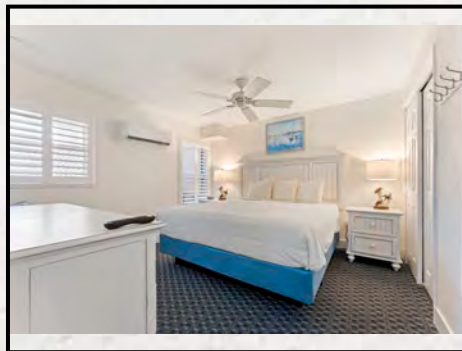

**Sleeps Private 4 and Maximum 4 persons**

**ONE BEDROOM ONE BATH SUITE MAIN BUILDING:**

**Suite 212**

Pool and beach view from private deck off the living area. Ideal for couples wanting extra space or those traveling with small children. This one bedroom one bath suite is approximately 500 sq. ft. and features a fully equipped kitchen with granite counter tops and full size appliances, a living room with a queen size sofa bed, a king size bedroom and one full bathroom. (Suite shown is the actual accommodation.)

**One Bedroom One Bath Amenities:**

- Fully equipped kitchen w/breakfast bar
- Two flat screen color cable televisions (50" in living room and a 43" in bedroom)
- Two telephones (living room & bedroom)
- Hair dryer, Iron/Ironing board
- King size bed in bedroom
- Queen size sofa bed provided in the living area
- Bathroom with tub and shower

### **One Bedroom One Bath Amenities:**

- Fully equipped kitchen w/breakfast bar
- Three flat screen color cable televisions (46" in living rm, a 43" in bedroom and a 43" the den)
- Two telephones (living room & bedroom)
- Hair dryer, Iron/Ironing board
- King size bed in bedroom
- Queen size sofa bed provided in the living area
- Queen size wall bed over the sofa provided in the den area
- Bathroom with tub and shower

**Sleeps Private 4 and Maximum 6 persons**

**ONE BEDROOM ONE BATH SUITE MAIN BUILDING:**

**Suite 207**

Ideal for couples wanting extra space and privacy or those traveling with small children. This one bedroom one bath suite is approximately 575 sq. ft. and features a fully equipped kitchen with granite counter tops and full-size appliances, a separate living room, dining area and a king size bedroom and one full bathroom. A fold out queen-size sofa bed and a queen size wall bed is provided in the living area. (Suite shown is the actual accommodation.)