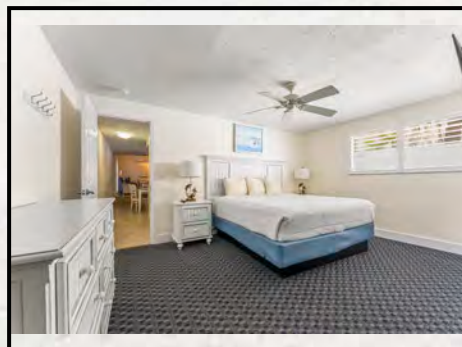

ONE BEDROOM ONE BATH SUITE MAIN BUILDING:

Suite 107

Ideal for couples wanting extra space and privacy or those traveling with small children. This one bedroom one bath suite is approximately 575 sq. ft. and features a fully equipped kitchen with granite counter tops and full-size appliances, a separate living room, dining area and a king size bedroom and one full bathroom. A fold out queen-size sofa bed and a queen size wall bed is provided in the living area. (Suite shown is the actual accommodation.)

One Bedroom One Bath Amenities:

- Fully equipped kitchen
- Two flat screen color cable televisions (50" in living room and a 43" in bedroom)
- Two telephones (living room & bedroom)
- Hair dryer, Iron/Ironing board
- King size bed in bedroom
- Queen size wall bed in the living area
- Queen size sofa bed provided in the living area
- Bathroom with shower only

Sleeps Private 4 and Maximum 6 persons

Sea Club V
A Beach Resort on Siesta Key