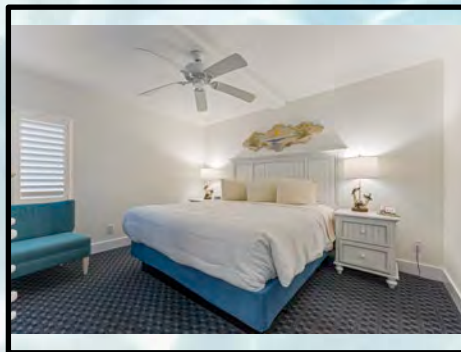

ONE BEDROOM ONE BATH SUITE NORTH:

Suite 103

The one bedroom one bath suites are approximately 525 sq. ft. and features a fully equipped kitchen with granite counter tops and full-size appliances, a living room with a dining table and a bedroom with a king size bed and one bathroom. A queen size sofa is bed provided in the living area.

One Bedroom One Bath Amenities:

- Fully equipped kitchen
- Two flat screen color cable televisions (46" in living room and a 43" in bedroom)
- Two telephones (living room & bedroom)
- Hair dryer, Iron/Ironing board
- King size bed in bedroom
- Queen size sofa bed provided in the living area
- Bathroom with tub and shower

Sleeps Private 4 and Maximum 4 persons

Sea Club V

A Beach Resort on Siesta Key