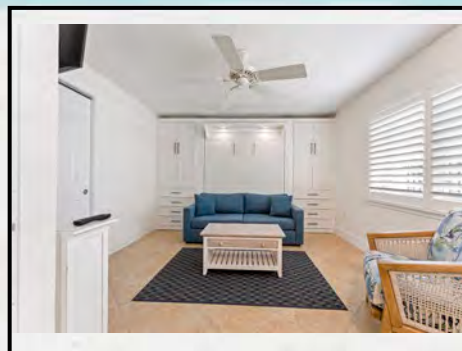

Sleeps Private 4 and Maximum 6 persons