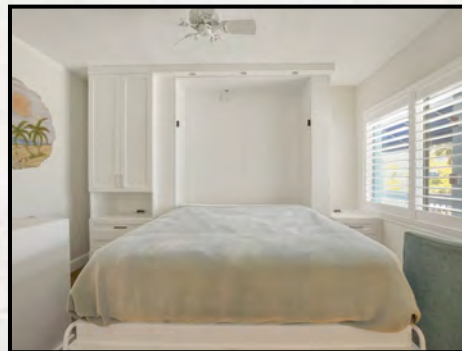

**Sleeps Private 4 and Maximum 4 persons**

**ONE BEDROOM ONE BATH SUITE MAIN BUILDING:**

**Suite 212**

Pool and beach view from private deck off the living area. Ideal for couples wanting extra space or those traveling with small children. This one bedroom one bath suite is approximately 500 sq. ft. and features a fully equipped kitchen with granite counter tops and full size appliances, a living room with a queen size sofa bed, a king size bedroom and one full bathroom. (Suite shown is the actual accommodation.)

**Sleeps Private 4 and Maximum 6 persons**

**ONE BEDROOM ONE BATH WITH DEN SUITE MAIN BUILDING:**

**Suite 209**

Perfect for couples wanting extra space or those with small children. This one bedroom one bath suite is approximately 550 sq. ft. and features a fully equipped kitchen with granite counter tops and full-size appliances, a living room/dining area, a queen size bedroom and a separate den area and one bathroom. A queen-size sofa bed is provided in the living area and a queen size wall bed over the sofa is provided in the den area. (Suite shown is the actual accommodation.)

**Sleeps Private 4 and Maximum 6 persons**

**ONE BEDROOM ONE BATH SUITE MAIN BUILDING:**

**Suite 210**

Pool and beach view from living area. Ideal for couples wanting extra space or those traveling with small children. The one bedroom one bath suites are approximately 500 sq. ft. and features a fully equipped kitchen with granite counter tops and full-size appliances, a living room with a queen size sofa bed and a full-size wall bed, a separate king size bedroom and one full bathroom. (Suite shown is the actual accommodation.)