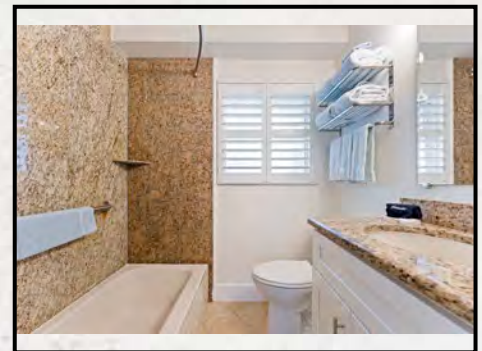

Sleeps Private 4 and Maximum 6 persons