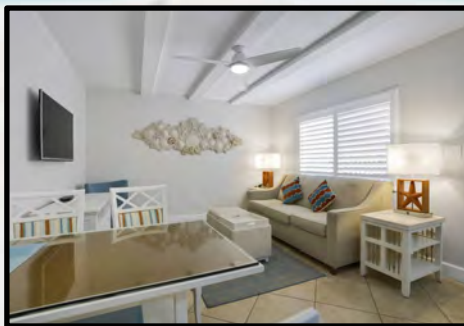

One Bedroom One Bath Amenities:

- Fully equipped kitchen
- Two flat screen color cable televisions (46" in living room and a 43" in bedroom)
- Two telephones (living room & bedroom)
- Hair dryer, Iron/Ironing board
- King size bed in bedroom
- Queen size sofa bed provided in the living area
- Bathroom with tub and shower

Sleeps Private 4 and Maximum 4 persons