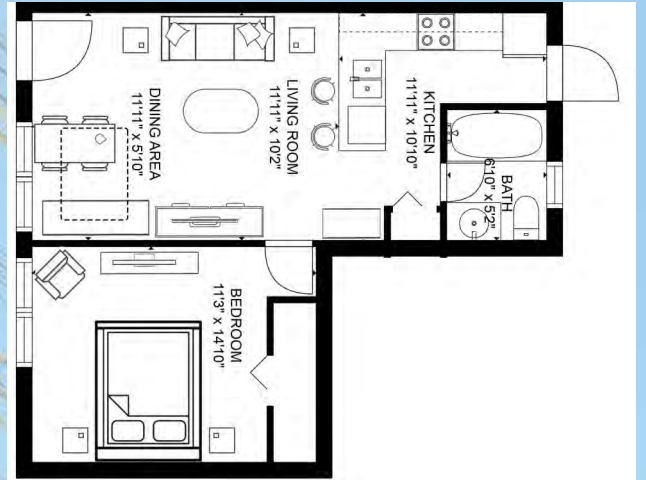

ONE BEDROOM ONE BATH SUITE MAIN BUILDING:

Suite 210

Pool and beach view from living area. Ideal for couples wanting extra space or those traveling with small children. The one bedroom one bath suites are approximately 500 sq. ft. and features a fully equipped kitchen with granite counter tops and full-size appliances, a living room with a queen size sofa bed and a full-size wall bed, a separate king size bedroom and one full bathroom. (Suite shown is the actual accommodation.)

One Bedroom One Bath Amenities:

- Fully equipped kitchen w/breakfast bar
- Two flat screen color cable televisions (46" in living room and a 43" in bedroom)
- Two telephones (living room & bedroom)
- Hair dryer, Iron/Ironing board
- King size bed in bedroom
- Queen size sofa bed provided in the living area
- Full size wall bed provided in the living area
- Bathroom with tub and shower