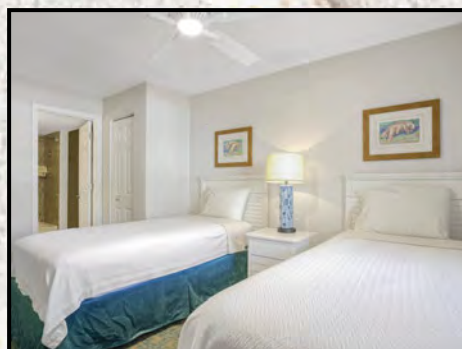

TWO BEDROOM TWO BATH SUITE SOUTH BUILDING:

Suite 213

Spacious accommodations for two couples or families with two or more children. This suite is approximately 950 sq. ft. and features a fully equipped kitchen with granite counter tops and full-size appliances, living room dining area, master bedroom with a king size bed, a second bedroom with two twin beds and two full baths off each bedroom.

Two Bedroom Two Bath Amenities:

- Fully equipped kitchen w/breakfast bar
- Three flat screen color cable televisions (55" in living room and a 43" in each bedroom)
- Two telephones (living room & master bedroom)
- Hair dryer, Iron/Ironing board
- King size bed in master bedroom
- Twin size beds in guest bedroom
- Queen size wall bed provided in living area
- Queen size sofa bed provided in living area
- Two full bathrooms with tub and shower

Sleeps Private 6 and Maximum 8 persons

Sea Club V
A Beach Resort on Siesta Key