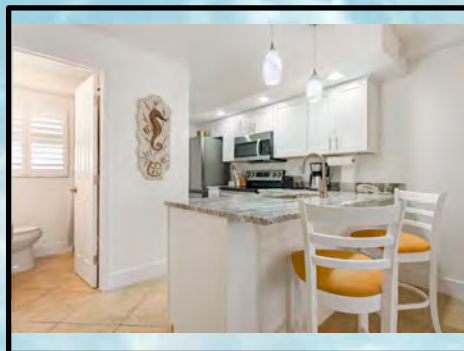

Studio Amenities:

Fully equipped kitchen w/breakfast bar
46" Flat screen color cable television
Telephone, Hair dryer, Iron/Ironing board
Queen size wall bed in the living area with sofa
Bathroom with tub and shower

Sea Club V
A Beach Resort on Siesta Key

Sleeps Private 2 and Maximum 2 persons