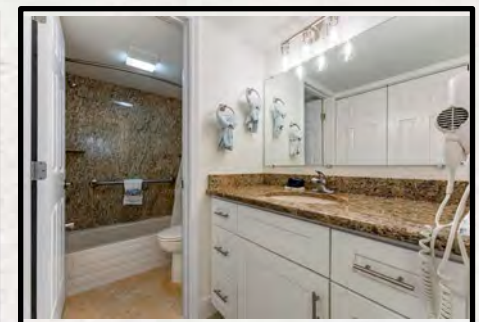

ONE BEDROOM ONE BATH SUITE NORTH:

Suites 104, 105 and 106

Ideal for couples wanting extra space or those traveling with small children. This one bedroom one bath suites are approximately 500 sq. ft. and features a fully equipped kitchen with granite counter tops and full size appliances, a living room dining area and a separate king size bedroom and one full bathroom. A queen size sofa bed is provided in the living area.

One Bedroom One Bath Amenities:

- Fully equipped kitchen
- Two flat screen color cable televisions (46" in living room and a 43" in bedroom)
- Two telephones (living room & bedroom)
- Hair dryer, Iron/Ironing board
- King size bed in bedroom
- Queen size sofa bed provided in the living area
- Bathroom with tub and shower

Sleeps Private 4 and Maximum 4 persons

Sea Club V

A Beach Resort on Siesta Key