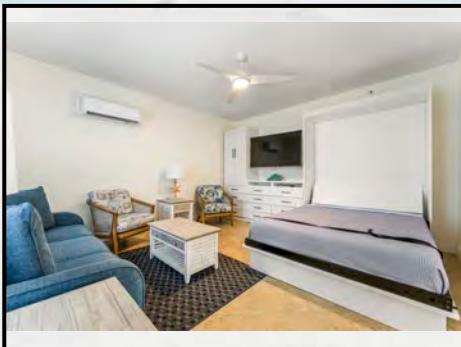

ONE BEDROOM ONE BATH SUITE MAIN BUILDING:

Suite 107

Ideal for couples wanting extra space and privacy or those traveling with small children. This one bedroom one bath suite is approximately 575 sq. ft. and features a fully equipped kitchen with granite counter tops and full-size appliances, a separate living room, dining area and a king size bedroom and one full bathroom. A fold out queen-size sofa bed and a queen size wall bed is provided in the living area. (Suite shown is the actual accommodation.)

One Bedroom One Bath Amenities:

- Fully equipped kitchen
- Two flat screen color cable televisions (50" in living room and a 43" in bedroom)
- Two telephones (living room & bedroom)
- Hair dryer, Iron/Ironing board
- King size bed in bedroom
- Queen size wall bed in the living area
- Queen size sofa bed provided in the living area
- Bathroom with shower only

Sleeps Private 4 and Maximum 6 persons

Sea Club V
A Beach Resort on Siesta Key