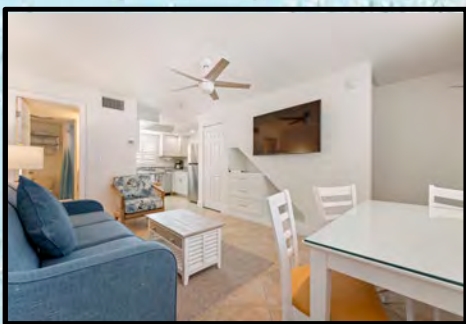

ONE BEDROOM TWO BATH TOWNHOUSE SUITE SOUTH BUILDING:

Suites 116, 117, 118, 119, 120 and 121

Ideal for couples that require more privacy in a two-story suite. The townhouses are approximately 700 sq. ft. and feature a separate bedroom and den upstairs with a king size bed in the bedroom with a full tub shower bath and a full-size sofa bed in the den. Down-stairs features a fully equipped kitchen with granite counter tops and full-size appliances, living room with a queen size sofa bed and a shower bathroom. (Shown is actual accommodations for unit 120)

One Bedroom Two Bath with Den Townhouse Amenities:

- Fully equipped kitchen w/breakfast bar
- Two flat screen color cable televisions (46" in living room downstairs and a 43" in bedroom)
- Two telephones (living room & bedroom)
- Hair dryer, Iron/Ironing board
- King size bed in master bedroom
- Full-size sofa bed provided in the upstairs den area
- Queen size sofa bed in living room area
- Master bathroom with tub and shower upstairs
- Guest bathroom with shower only downstairs

Sleeps Private 4 and Maximum 6 persons

Sea Club V
A Beach Resort on Siesta Key