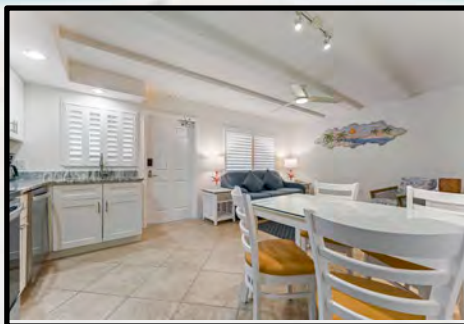

ONE BEDROOM ONE BATH SUITE NORTH:

Suites 104, 105 and 106

Ideal for couples wanting extra space or those traveling with small children. This one bedroom one bath suites are approximately 500 sq. ft. and features a fully equipped kitchen with granite counter tops and full size appliances, a living room dining area and a separate king size bedroom and one full bathroom. A queen size sofa bed is provided in the living area.

One Bedroom One Bath Amenities:

- Fully equipped kitchen
- Two flat screen color cable televisions (46" in living room and a 43" in bedroom)
- Two telephones (living room & bedroom)
- Hair dryer, Iron/Ironing board
- King size bed in bedroom
- Queen size sofa bed provided in the living area
- Bathroom with tub and shower

Sleeps Private 4 and Maximum 4 persons

Sea Club V

A Beach Resort on Siesta Key