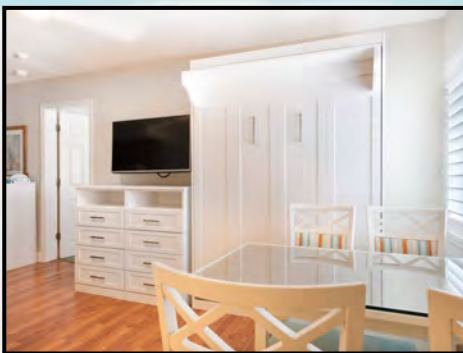

Sleeps Private 4 and Maximum 6 persons