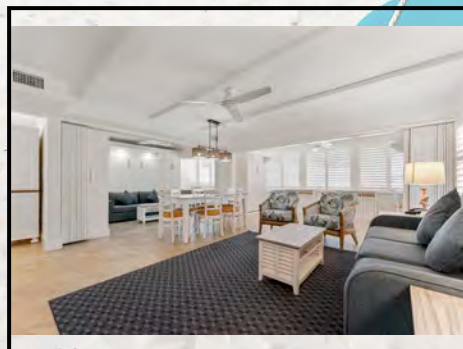

ONE BEDROOM TWO BATHS with TWO DENS SUITE NORTH BUILDING:

Suite 201

Gulf front spacious accommodations for large families. This suite is approximately 1100 sq. ft. and features a fully equipped kitchen with granite counter tops and full size appliances, the living room has a queen size sofa bed, a dining area, master bedroom with a king size bed, a den area with a queen size wall bed over a sofa, a second den with two single day beds and two full baths.

One Bedroom Two Baths with Two Dens Gulf Front Amenities:

- 1100 Square Feet of Living Space
- Fully equipped kitchen w/breakfast bar
- Three flat screen color cable televisions (55" in living room, 43" in the den & master bedroom)
- Two telephones (living room & master bedroom)
- Hair dryer, Iron/Ironing board
- King size bed in master bedroom
- Queen size wall bed over a sofa in south side den
- Two twin size day beds in west den
- Queen size sofa bed provided in living area
- Two full bathrooms

Sleeps Private 6 and Maximum 8 persons

Sea Club V
A Beach Resort on Siesta Key