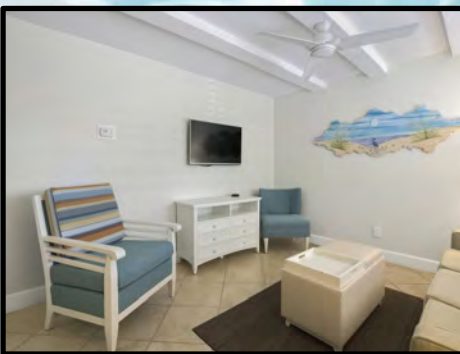

# Sea Club V

A Beach Resort on Siesta Key

(Shown is actual accommodation for unit 105.)

**ONE BEDROOM ONE BATH SUITE NORTH:**

**Suites 104, 105 and 106**

Ideal for couples wanting extra space or those traveling with small children. This one bedroom one bath suites are approximately 500 sq. ft. and features a fully equipped kitchen with granite counter tops and full size appliances, a living room dining area and a separate king size bedroom and one full bathroom. A queen size sofa bed is provided in the living area.

**Sleeps Private 4 and Maximum 4 persons**

Sea Club V

A Beach Resort on Siesta Key

**ONE BEDROOM ONE BATH SUITE NORTH:**

**Suite 203**

The one bedroom one bath suites are approximately 525 sq. ft. and features a fully equipped kitchen with granite counter tops and full-size appliances, a living room with a dining table and a bedroom with a king size bed and one bathroom. A queen size sofa is bed provided in the living area.

**Sleeps Private 4 and Maximum 4 persons**

*Sea Club V*  
A Beach Resort on Siesta Key

**ONE BEDROOM ONE BATH SUITE NORTH:**

**Suites 204, 205 and 206**

Ideal for couples wanting extra space or those traveling with small children. This one bedroom one bath suites are approximately 500 sq. ft. and features a fully equipped kitchen with granite counter tops and full size appliances, a living room dining area and a separate king size bedroom and one full bathroom. A queen size sofa bed is provided in the living area.