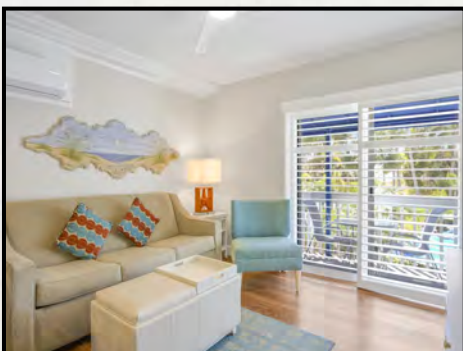

ONE BEDROOM ONE BATH SUITE MAIN BUILDING:

Suite 212

Pool and beach view from private deck off the living area. Ideal for couples wanting extra space or those traveling with small children. This one bedroom one bath suite is approximately 500 sq. ft. and features a fully equipped kitchen with granite counter tops and full size appliances, a living room with a queen size sofa bed, a king size bedroom and one full bathroom. (Suite shown is the actual accommodation.)

One Bedroom One Bath Amenities:

- Fully equipped kitchen w/breakfast bar
- Two flat screen color cable televisions (50" in living room and a 43" in bedroom)
- Two telephones (living room & bedroom)
- Hair dryer, Iron/Ironing board
- King size bed in bedroom
- Queen size sofa bed provided in the living area
- Bathroom with tub and shower

Sleeps Private 4 and Maximum 4 persons

Sea Club V

A Beach Resort on Siesta Key