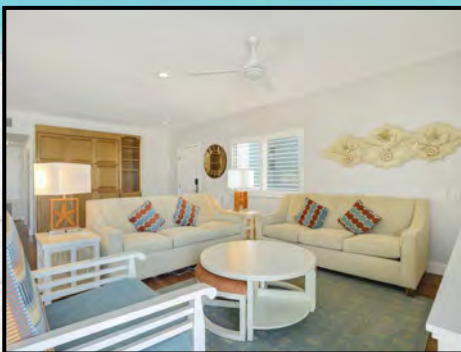

TWO BEDROOM TWO BATH PENTHOUSE SUITE NORTH BUILDING:

Suite 301

Our largest suite with a private balcony overlooking the Gulf of Mexico. This suite is approximately 1200 sq. ft. and features a fully equipped kitchen with granite counter tops and full size appliances, the living room has a queen size sectional sofa bed and a queen size wall bed, dining area, master bedroom with a king size bed, a second bedroom with a king size bed and two full baths. (Suite shown is the actual accommodation.)

Two Bedroom Two Bath Amenities:

- Fully equipped kitchen w/breakfast bar
- Three flat screen color cable televisions (55" in living room and a 43" in each bedroom)
- Two telephones (kitchen & master bedroom)
- Hair dryer, Iron/Ironing board
- King size bed in master bedroom
- King size bed in guest bedroom
- Queen size sofa bed provided in living area
- Queen size wall bed also provided in living area
- Two full bathrooms with tub and shower

Sleeps Private 6 and Maximum 8 persons

Sea Club V
A Beach Resort on Siesta Key