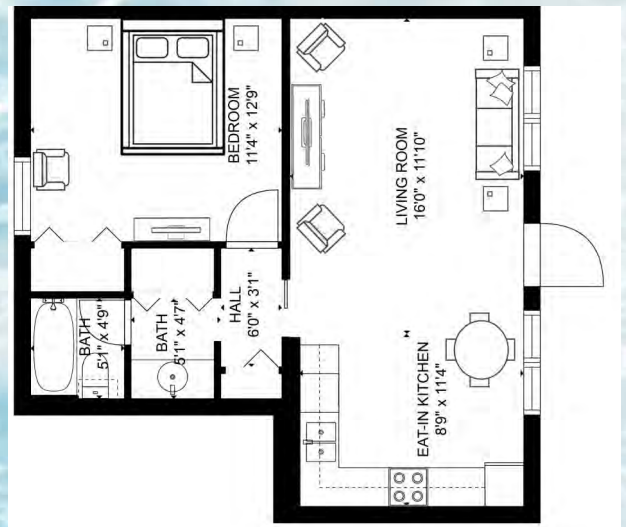

### Suite 109

Cozy and intimate accommodations, our studio suite is perfect for a budget minded couple. The studio is approximately 300 sq. ft. and features a fully equipped kitchen with granite counter tops and full-size appliances and a queen size wall bed with sofa in the living area. (Suite shown is the actual accommodation.)

**Sleeps Private 2 and Maximum 4 persons**

*Sea Club V*  
A Beach Resort on Siesta Key

**ONE BEDROOM ONE BATH SUITE NORTH:**

**Suite 202**

This one bedroom one bath suites is approximately 475 sq. ft. and features a fully equipped kitchen with granite counter tops and full size appliances, a living room dining area and a separate king size bedroom and one full bathroom. A queen size sofa is bed provided in the living area.

**One Bedroom One Bath Amenities:**

- Fully equipped kitchen
- Two flat screen color cable televisions (46" in living room and a 43" in bedroom)
- Two telephones (living room & bedroom)
- Hair dryer, Iron/Ironing board
- King size bed in bedroom
- Queen size sofa bed provided in the living area
- Bathroom with tub and shower

**Sleeps Private 2 and Maximum 4 persons**

*Sea Club V*  
A Beach Resort on Siesta Key

**ONE BEDROOM ONE BATH SUITE NORTH:**

**Suite 103**

The one bedroom one bath suites are approximately 525 sq. ft. and features a fully equipped kitchen with granite counter tops and full-size appliances, a living room with a dining table and a bedroom with a king size bed and one bathroom. A queen size sofa is bed provided in the living area.