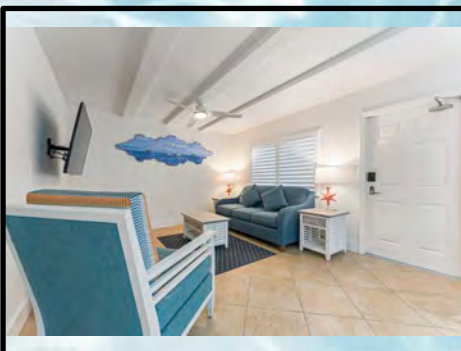

**Sleeps Private 2 and Maximum 4 persons**

*Sea Club V*  
A Beach Resort on Siesta Key

**ONE BEDROOM ONE BATH SUITE NORTH:**

**Suite 202**

This one bedroom one bath suites is approximately 475 sq. ft. and features a fully equipped kitchen with granite counter tops and full size appliances, a living room dining area and a separate king size bedroom and one full bathroom. A queen size sofa is bed provided in the living area.

**Sleeps Private 2 and Maximum 4 persons**

*Sea Club V*  
A Beach Resort on Siesta Key

**ONE BEDROOM ONE BATH SUITE NORTH:**

**Suite 103**

The one bedroom one bath suites are approximately 525 sq. ft. and features a fully equipped kitchen with granite counter tops and full-size appliances, a living room with a dining table and a bedroom with a king size bed and one bathroom. A queen size sofa is bed provided in the living area.

# Sea Club V

A Beach Resort on Siesta Key

(Shown is actual accommodation for unit 105.)

**ONE BEDROOM ONE BATH SUITE NORTH:**

**Suites 104, 105 and 106**

Ideal for couples wanting extra space or those traveling with small children. This one bedroom one bath suites are approximately 500 sq. ft. and features a fully equipped kitchen with granite counter tops and full size appliances, a living room dining area and a separate king size bedroom and one full bathroom. A queen size sofa bed is provided in the living area.