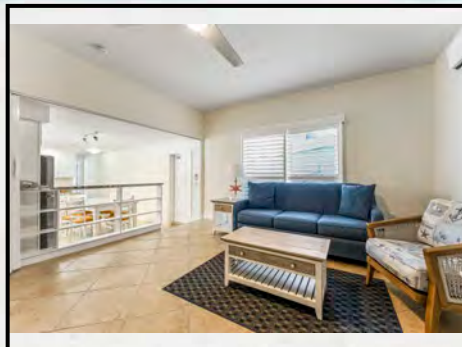

ONE BEDROOM ONE BATH SUITE MAIN BUILDING:

Suite 107

Ideal for couples wanting extra space and privacy or those traveling with small children. This one bedroom one bath suite is approximately 575 sq. ft. and features a fully equipped kitchen with granite counter tops and full-size appliances, a separate living room, dining area and a king size bedroom and one full bathroom. A fold out queen-size sofa bed and a queen size wall bed is provided in the living area. (Suite shown is the actual accommodation.)

One Bedroom One Bath Amenities:

- Fully equipped kitchen
- Two flat screen color cable televisions (50" in living room and a 43" in bedroom)
- Two telephones (living room & bedroom)
- Hair dryer, Iron/Ironing board
- King size bed in bedroom
- Queen size wall bed in the living area
- Queen size sofa bed provided in the living area
- Bathroom with shower only

Sleeps Private 4 and Maximum 6 persons

Sea Club V
A Beach Resort on Siesta Key