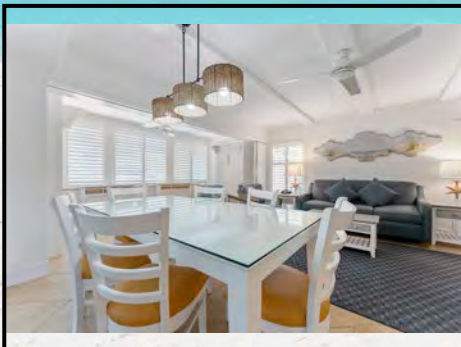

ONE BEDROOM TWO BATHS with TWO DENS SUITE NORTH BUILDING:

Suite 101

Gulf front spacious accommodations for large families. This suite is approximately 1100 sq. ft. and features a fully equipped kitchen with granite counter tops and full size appliances, the living room has a queen size sofa bed, a dining area, master bedroom with a king size bed, a den area with a queen size wall bed over a sofa, a second den with two single day beds and two full baths.

One Bedroom Two Baths with Two Dens Gulf Front Amenities:

- 1100 Square Feet of Living Space
- Fully equipped kitchen w/breakfast bar
- Three flat screen color cable televisions (55" in living room, 43" in the den & master bedroom)
- Two telephones (living room & master bedroom)
- Hair dryer, Iron/Ironing board
- King size bed in master bedroom
- Queen size wall bed over a sofa in south side den
- Two twin size day beds in west den
- Queen size sofa bed provided in living area
- Two full bathrooms - walk-in shower in main bathroom

Sleeps Private 6 and Maximum 8 persons

Sea Club V
A Beach Resort on Siesta Key