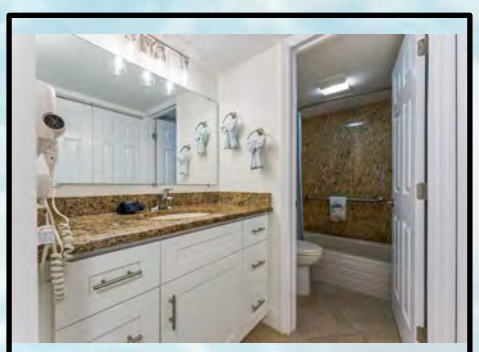

ONE BEDROOM ONE BATH SUITE NORTH:

Suite 103

The one bedroom one bath suites are approximately 525 sq. ft. and features a fully equipped kitchen with granite counter tops and full-size appliances, a living room with a dining table and a bedroom with a king size bed and one bathroom. A queen size sofa is bed provided in the living area.

One Bedroom One Bath Amenities:

- Fully equipped kitchen
- Two flat screen color cable televisions (46" in living room and a 43" in bedroom)
- Two telephones (living room & bedroom)
- Hair dryer, Iron/Ironing board
- King size bed in bedroom
- Queen size sofa bed provided in the living area
- Bathroom with tub and shower

Sleeps Private 4 and Maximum 4 persons

Sea Club V

A Beach Resort on Siesta Key