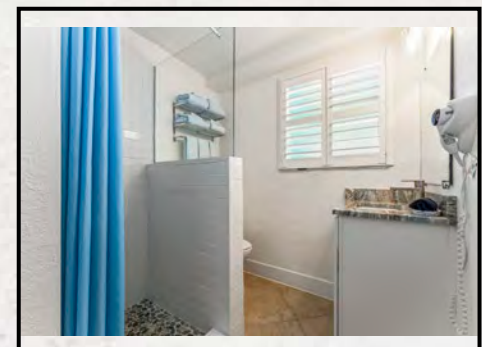

ONE BEDROOM ONE BATH SUITE MAIN BUILDING:

Suite 107

Ideal for couples wanting extra space and privacy or those traveling with small children. This one bedroom one bath suite is approximately 575 sq. ft. and features a fully equipped kitchen with granite counter tops and full-size appliances, a separate living room, dining area and a king size bedroom and one full bathroom. A fold out queen-size sofa bed and a queen size wall bed is provided in the living area. (Suite shown is the actual accommodation.)

One Bedroom One Bath Amenities:

- Fully equipped kitchen
- Two flat screen color cable televisions (50" in living room and a 43" in bedroom)
- Two telephones (living room & bedroom)
- Hair dryer, Iron/Ironing board
- King size bed in bedroom
- Queen size wall bed in the living area
- Queen size sofa bed provided in the living area
- Bathroom with shower only

Sleeps Private 4 and Maximum 6 persons

Sea Club V
A Beach Resort on Siesta Key