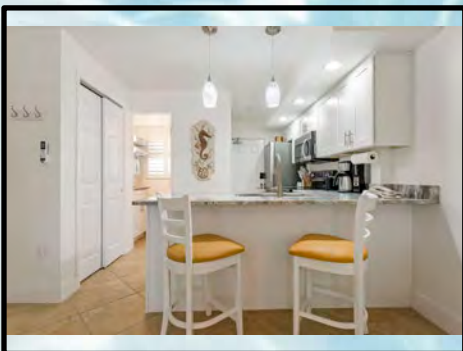

Studio Amenities:

Fully equipped kitchen w/breakfast bar
46" Flat screen color cable television
Telephone, Hair dryer, Iron/Ironing board
Queen size wall bed in the living area with sofa
Bathroom with tub and shower

Sea Club V
A Beach Resort on Siesta Key

Sleeps Private 2 and Maximum 2 persons