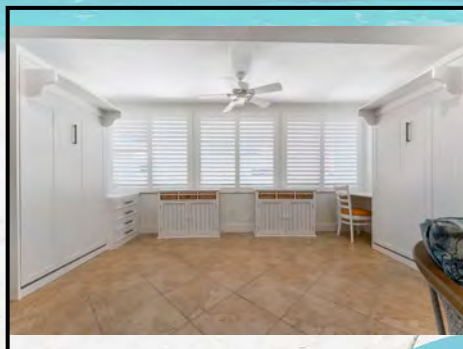

ONE BEDROOM TWO BATHS with TWO DENS SUITE NORTH BUILDING:

Suite 201

Gulf front spacious accommodations for large families. This suite is approximately 1100 sq. ft. and features a fully equipped kitchen with granite counter tops and full size appliances, the living room has a queen size sofa bed, a dining area, master bedroom with a king size bed, a den area with a queen size wall bed over a sofa, a second den with two single day beds and two full baths.

One Bedroom Two Baths with Two Dens Gulf Front Amenities:

- 1100 Square Feet of Living Space
- Fully equipped kitchen w/breakfast bar
- Three flat screen color cable televisions (55" in living room, 43" in the den & master bedroom)
- Two telephones (living room & master bedroom)
- Hair dryer, Iron/Ironing board
- King size bed in master bedroom
- Queen size wall bed over a sofa in south side den
- Two twin size day beds in west den
- Queen size sofa bed provided in living area
- Two full bathrooms

Sleeps Private 6 and Maximum 8 persons

Sea Club V
A Beach Resort on Siesta Key