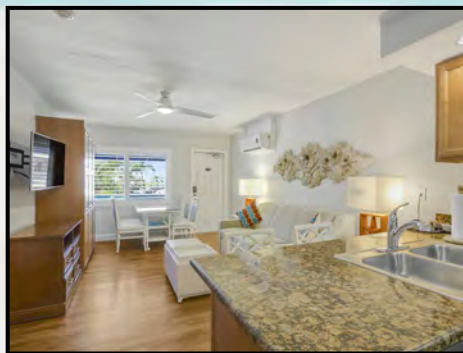

Sleeps Private 4 and Maximum 6 persons