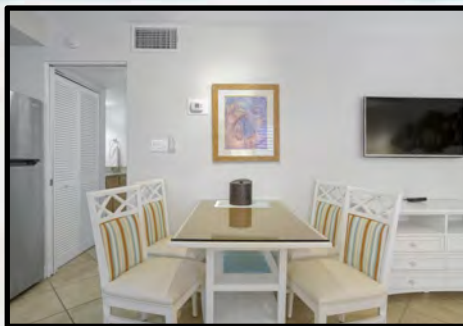

One Bedroom One Bath Amenities:

- Fully equipped kitchen
- Two flat screen color cable televisions (46" in living room and a 43" in bedroom)
- Two telephones (living room & bedroom)
- Hair dryer, Iron/Ironing board
- King size bed in bedroom
- Queen size sofa bed provided in the living area
- Bathroom with tub and shower

Sleeps Private 4 and Maximum 4 persons