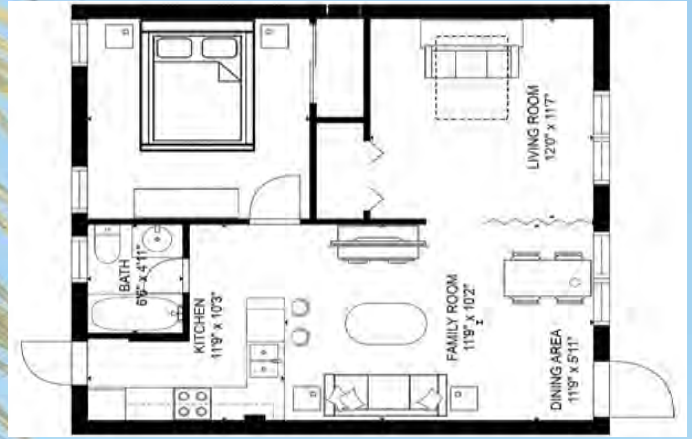

ONE BEDROOM ONE BATH SUITE MAIN BUILDING:

Suite 208

Perfect for couples wanting extra space or those with small children. This one bedroom one bath suite is approximately 575 sq. ft. and features a fully equipped kitchen with granite counter tops and full-size appliances, a living room/dining area, a separate den area and a king size bedroom and one bathroom. A queen-size sofa bed is provided in the living area and a queen size wall bed over the sofa is provided in the den area.

One Bedroom One Bath Amenities:

- Fully equipped kitchen w/breakfast bar
- Three flat screen color cable televisions (46" in living rm, a 43" in bedroom and a 43" the den)
- Two telephones (living room & bedroom)
- Hair dryer, Iron/Ironing board
- King size bed in bedroom
- Queen size sofa bed provided in the living area
- Queen size wall bed over the sofa provided in the den area
- Bathroom with tub and shower

Sleeps Private 4 and Maximum 6 persons