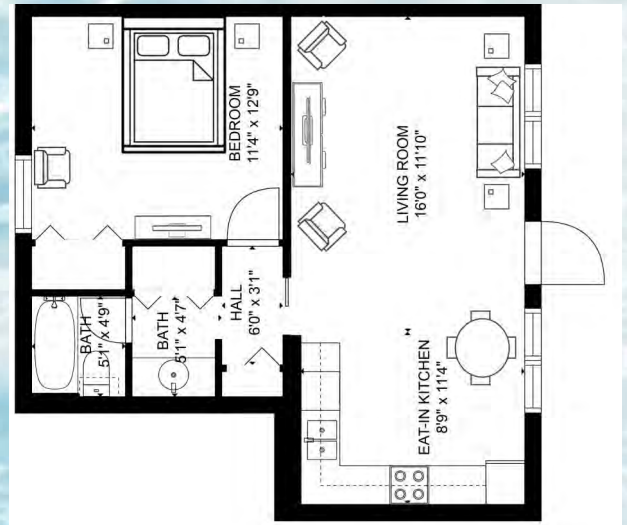

### Suite 109

Cozy and intimate accommodations, our studio suite is perfect for a budget minded couple. The studio is approximately 300 sq. ft. and features a fully equipped kitchen with granite counter tops and full-size appliances and a queen size wall bed with sofa in the living area. (Suite shown is the actual accommodation.)

# Sea Club V

A Beach Resort on Siesta Key

(Shown is actual accommodation for unit 105.)

**ONE BEDROOM ONE BATH SUITE NORTH:**

**Suites 104, 105 and 106**

Ideal for couples wanting extra space or those traveling with small children. This one bedroom one bath suites are approximately 500 sq. ft. and features a fully equipped kitchen with granite counter tops and full size appliances, a living room dining area and a separate king size bedroom and one full bathroom. A queen size sofa bed is provided in the living area.

**One Bedroom One Bath Amenities:**

- Fully equipped kitchen
- Two flat screen color cable televisions (46" in living room and a 43" in bedroom)
- Two telephones (living room & bedroom)
- Hair dryer, Iron/Ironing board
- King size bed in bedroom
- Queen size sofa bed provided in the living area
- Bathroom with tub and shower

**Sleeps Private 4 and Maximum 4 persons**

Sea Club V

A Beach Resort on Siesta Key

**ONE BEDROOM ONE BATH SUITE NORTH:**

**Suite 203**

The one bedroom one bath suites are approximately 525 sq. ft. and features a fully equipped kitchen with granite counter tops and full-size appliances, a living room with a dining table and a bedroom with a king size bed and one bathroom. A queen size sofa is bed provided in the living area.