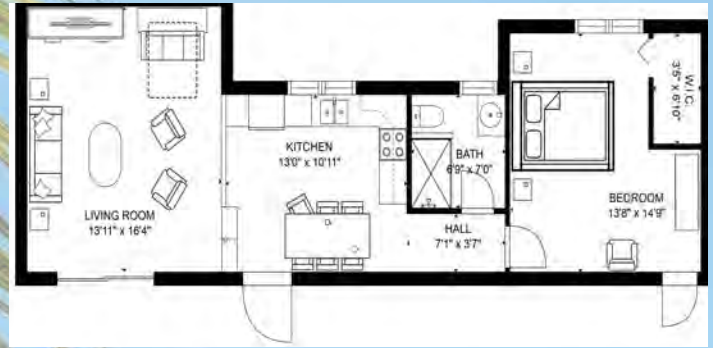

ONE BEDROOM ONE BATH SUITE MAIN BUILDING:

Suite 107

Ideal for couples wanting extra space and privacy or those traveling with small children. This one bedroom one bath suite is approximately 575 sq. ft. and features a fully equipped kitchen with granite counter tops and full-size appliances, a separate living room, dining area and a king size bedroom and one full bathroom. A fold out queen-size sofa bed and a queen size wall bed is provided in the living area. (Suite shown is the actual accommodation.)

One Bedroom One Bath Amenities:

- Fully equipped kitchen
- Two flat screen color cable televisions (50" in living room and a 43" in bedroom)
- Two telephones (living room & bedroom)
- Hair dryer, Iron/Ironing board
- King size bed in bedroom
- Queen size wall bed in the living area
- Queen size sofa bed provided in the living area
- Bathroom with shower only

Sleeps Private 4 and Maximum 6 persons

Sea Club V
A Beach Resort on Siesta Key