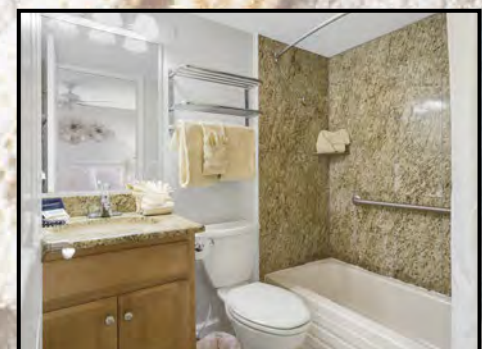

TWO BEDROOM TWO BATH SUITE SOUTH BUILDING:

Suite 213

Spacious accommodations for two couples or families with two or more children. This suite is approximately 950 sq. ft. and features a fully equipped kitchen with granite counter tops and full-size appliances, living room dining area, master bedroom with a king size bed, a second bedroom with two twin beds and two full baths off each bedroom.

Two Bedroom Two Bath Amenities:

- Fully equipped kitchen w/breakfast bar
- Three flat screen color cable televisions (55" in living room and a 43" in each bedroom)
- Two telephones (living room & master bedroom)
- Hair dryer, Iron/Ironing board
- King size bed in master bedroom
- Twin size beds in guest bedroom
- Queen size wall bed provided in living area
- Queen size sofa bed provided in living area
- Two full bathrooms with tub and shower

Sleeps Private 6 and Maximum 8 persons

Sea Club V
A Beach Resort on Siesta Key