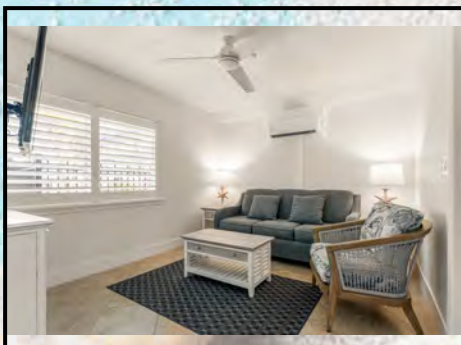

ONE BEDROOM TWO BATH SUITE MAIN BUILDING:

Suite 111

Ideal for couples with children. This one bedroom two bath suite is approximately 650 sq. ft. and features a fully equipped kitchen with granite counter tops and full-size appliances, a living room/dining area. A queen size bedroom and with a shower only bathroom. A queen-size sofa bed is provided in the den area and a full-size ADA wall bed is provided in the living area. (Suite shown is the actual accommodation.)

One Bedroom Two Bath Amenities:

- Fully equipped kitchen w/breakfast bar
- Three flat screen color cable televisions (46" in living room, a 43" in bedroom and a 43" in den)
- Two telephones (living room & bedroom)
- Hair dryer, Iron/Ironing board
- Queen size bed in bedroom
- Queen size sofa bed provided in the living area
- Full size ADA wall bed provided in living area
- Master bathroom with shower only
- Guest bathroom with tub and shower

Sleeps maximum 6 and private 4

Sea Club V
A Beach Resort on Siesta Key