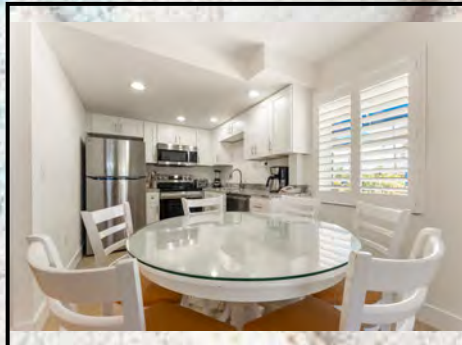

ONE BEDROOM TWO BATH SUITE MAIN BUILDING:

Suite 111

Ideal for couples with children. This one bedroom two bath suite is approximately 650 sq. ft. and features a fully equipped kitchen with granite counter tops and full-size appliances, a living room/dining area. A queen size bedroom and with a shower only bathroom. A queen-size sofa bed is provided in the den area and a full-size ADA wall bed is provided in the living area. (Suite shown is the actual accommodation.)

One Bedroom Two Bath Amenities:

- Fully equipped kitchen w/breakfast bar
- Three flat screen color cable televisions (46" in living room, a 43" in bedroom and a 43" in den)
- Two telephones (living room & bedroom)
- Hair dryer, Iron/Ironing board
- Queen size bed in bedroom
- Queen size sofa bed provided in the living area
- Full size ADA wall bed provided in living area
- Master bathroom with shower only
- Guest bathroom with tub and shower

Sleeps maximum 6 and private 4

Sea Club V
A Beach Resort on Siesta Key