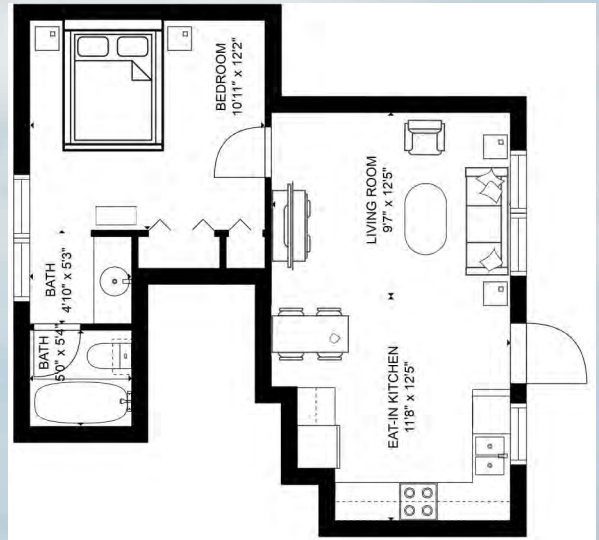

**Sleeps Private 2 and Maximum 4 persons**

**ONE BEDROOM ONE BATH SUITE NORTH:**

**Suite 102**

This one bedroom one bath suites is approximately 475 sq. ft. and features a fully equipped kitchen with granite counter tops and full size appliances, a living room dining area and a separate king size bedroom and one full bathroom. A queen size sofa is bed provided in the living area.

**One Bedroom One Bath Amenities:**

- Fully equipped kitchen
- Two flat screen color cable televisions (46" in living room and a 43" in bedroom)
- Two telephones (living room & bedroom)
- Hair dryer, Iron/Ironing board
- King size bed in bedroom
- Queen size sofa bed provided in the living area
- Bathroom with tub and shower

**Sleeps Private 2 and Maximum 4 persons**

*Sea Club V*  
A Beach Resort on Siesta Key

**ONE BEDROOM ONE BATH SUITE NORTH:**

**Suite 202**

This one bedroom one bath suites is approximately 475 sq. ft. and features a fully equipped kitchen with granite counter tops and full size appliances, a living room dining area and a separate king size bedroom and one full bathroom. A queen size sofa is bed provided in the living area.