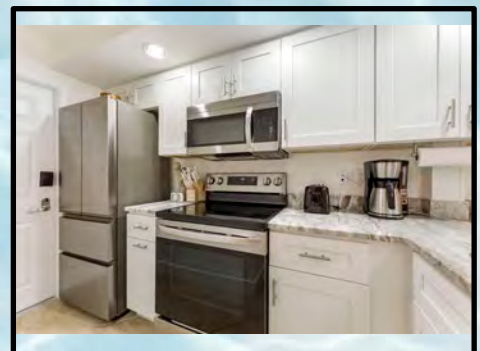

Studio Amenities:

Fully equipped kitchen w/breakfast bar
46" Flat screen color cable television
Telephone, Hair dryer, Iron/Ironing board
Queen size wall bed in the living area with sofa
Bathroom with tub and shower

Sea Club V
A Beach Resort on Siesta Key

Sleeps Private 2 and Maximum 2 persons