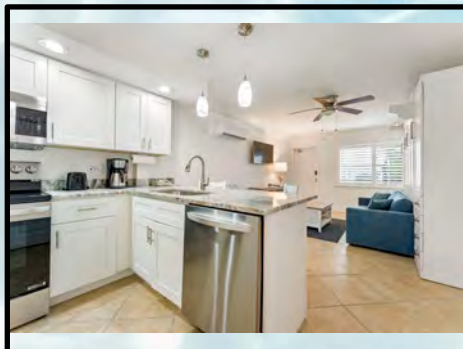

Studio Amenities:

Fully equipped kitchen w/breakfast bar
46" Flat screen color cable television
Telephone, Hair dryer, Iron/Ironing board
Queen size wall bed in the living area with sofa
Bathroom with tub and shower

Sea Club V
A Beach Resort on Siesta Key

Sleeps Private 2 and Maximum 2 persons