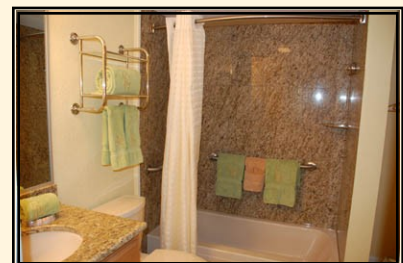

ONE BEDROOM TWO BATH SUITE MAIN:

Suite 111

Ideal for couples with children. This one bedroom two bath suite is approximately 650 sq. ft. and features a fully equipped kitchen with granite counter tops and full size appliances, a living room/dining area. A queen size bedroom and with a shower only bathroom. A queen-size sofa bed is provided in the den area and a full size ADA wall bed is provided in the living area.

(Suite shown is the actual accommodation.)

One Bedroom Two Bath with Den Suite Amenities:

Fully equipped kitchen w/breakfast bar
 Three flat screen color cable televisions
 (32" in living room, a 27" in bedroom and a 27" in den)

CD/DVD stereo system

Two telephones (living room & bedroom)

Hair dryer

Iron/Ironing board

Queen size bed in master bedroom

Queen size sofa bed provided in the den area

Full size ADA wall bed provided in living area

Master bathroom with shower only

Guest bathroom with tub and shower

Sleeps maximum 6 and private 4

General Amenities:

Central air conditioning

Daily towel exchange

DVD rental library

2 data ports for high speed internet access