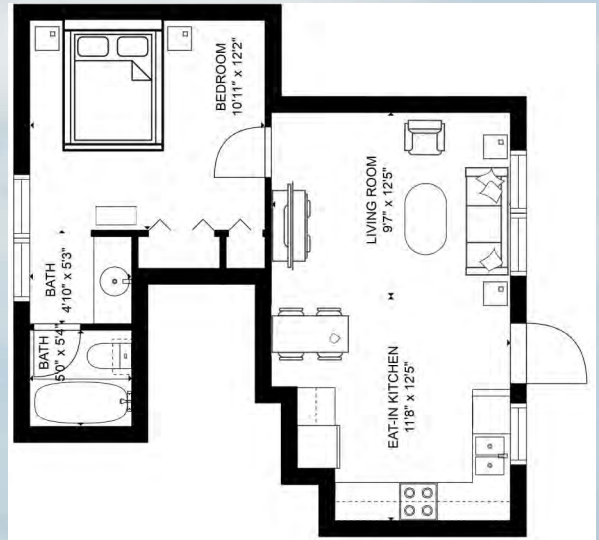

**STUDIO SUITE MAIN BUILDING:**

**Suite 109**

Cozy and intimate accommodations, our studio suite is perfect for a budget minded couple. The studio is approximately 300 sq. ft. and features a fully equipped kitchen with granite counter tops and full-size appliances and a queen size wall bed with sofa in the living area. (Suite shown is the actual accommodation.)

# Sea Club V

A Beach Resort on Siesta Key

**Sleeps Private 2 and Maximum 4 persons**

(Shown is actual accommodation for unit 102.)

**ONE BEDROOM ONE BATH SUITE NORTH:**

**Suites 102 and 202**

This one bedroom one bath suites is approximately 475 sq. ft. and features a fully equipped kitchen with granite counter tops and full size appliances, a living room dining area and a separate king size bedroom and one full bathroom. A queen size sofa is bed provided in the living area.

**One Bedroom One Bath Amenities:**

- Fully equipped kitchen
- Two flat screen color cable televisions (46" in living room and a 43" in bedroom)
- Two telephones (living room & bedroom)
- Hair dryer, Iron/Ironing board
- King size bed in bedroom
- Queen size sofa bed provided in the living area
- Bathroom with tub and shower

**Sleeps Private 2 and Maximum 4 persons**

*Sea Club V*  
A Beach Resort on Siesta Key

(Shown is actual accommodation for unit 103.)

**ONE BEDROOM ONE BATH SUITE NORTH:**

**Suites 103 and 203**

The one bedroom one bath suites are approximately 525 sq. ft. and features a fully equipped kitchen with granite counter tops and full-size appliances, a living room with a dining table and a bedroom with a king size bed and one bathroom. A queen size sofa is bed provided in the living area.