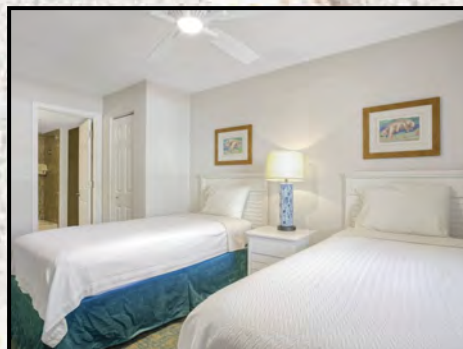

TWO BEDROOM TWO BATH SUITE SOUTH BUILDING:

Suite 112 and 213

Spacious accommodations for two couples or families with two or more children. This suite is approximately 950 sq. ft. and features a fully equipped kitchen with granite counter tops and full-size appliances, living room dining area, master bedroom with a king size bed, a second bedroom with two twin beds and two full baths off each bedroom. (Shown is actual accommodations for unit 112.)

Two Bedroom Two Bath Amenities:

- Fully equipped kitchen w/breakfast bar
- Three flat screen color cable televisions (55" in living room and a 43" in each bedroom)
- Two telephones (living room & master bedroom)
- Hair dryer, Iron/Ironing board
- King size bed in master bedroom
- Twin size beds in guest bedroom
- Queen size wall bed provided in living area
- Queen size sofa bed provided in living area
- Two full bathrooms with tub and shower

Sleeps Private 6 and Maximum 8 persons

Sea Club V
A Beach Resort on Siesta Key