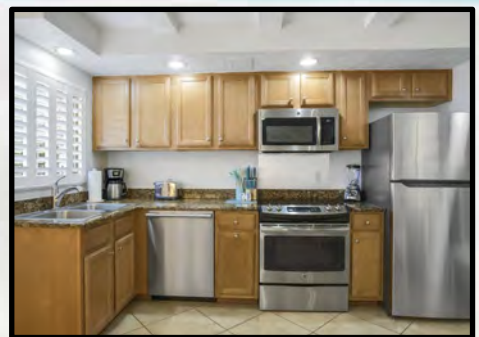

ONE BEDROOM ONE BATH SUITE NORTH:

Suites 104, 105, 106, 204, 205 and 206

Ideal for couples wanting extra space or those traveling with small children. This one bedroom one bath suites are approximately 500 sq. ft. and features a fully equipped kitchen with granite counter tops and full size appliances, a living room dining area and a separate king size bedroom and one full bathroom. A queen size sofa bed is provided in the living area.

One Bedroom One Bath Amenities:

- Fully equipped kitchen
- Two flat screen color cable televisions (46" in living room and a 43" in bedroom)
- Two telephones (living room & bedroom)
- Hair dryer, Iron/Ironing board
- King size bed in bedroom
- Queen size sofa bed provided in the living area
- Bathroom with tub and shower

Sleeps Private 4 and Maximum 4 persons

Sea Club V
A Beach Resort on Siesta Key