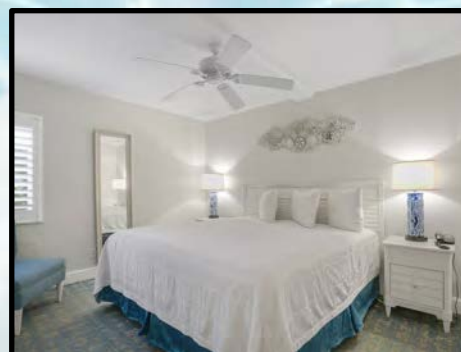

ONE BEDROOM ONE BATH SUITE NORTH:

Suites 103 and 203

The one bedroom one bath suites are approximately 525 sq. ft. and features a fully equipped kitchen with granite counter tops and full-size appliances, a living room with a dining table and a bedroom with a king size bed and one bathroom. A queen size sofa is bed provided in the living area.

One Bedroom One Bath Amenities:

- Fully equipped kitchen
- Two flat screen color cable televisions (46" in living room and a 43" in bedroom)
- Two telephones (living room & bedroom)
- Hair dryer, Iron/Ironing board
- King size bed in bedroom
- Queen size sofa bed provided in the living area
- Bathroom with tub and shower

Sleeps Private 4 and Maximum 4 persons

Sea Club V
A Beach Resort on Siesta Key