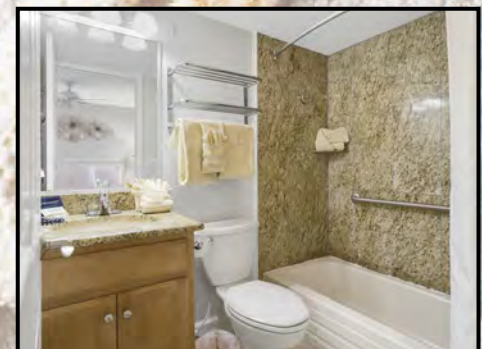

TWO BEDROOM TWO BATH SUITE SOUTH BUILDING:

Suite 112 and 213

Spacious accommodations for two couples or families with two or more children. This suite is approximately 950 sq. ft. and features a fully equipped kitchen with granite counter tops and full-size appliances, living room dining area, master bedroom with a king size bed, a second bedroom with two twin beds and two full baths off each bedroom. (Shown is actual accommodations for unit 112.)

Two Bedroom Two Bath Amenities:

- Fully equipped kitchen w/breakfast bar
- Three flat screen color cable televisions (55" in living room and a 43" in each bedroom)
- Two telephones (living room & master bedroom)
- Hair dryer, Iron/Ironing board
- King size bed in master bedroom
- Twin size beds in guest bedroom
- Queen size wall bed provided in living area
- Queen size sofa bed provided in living area
- Two full bathrooms with tub and shower

Sleeps Private 6 and Maximum 8 persons

Sea Club V
A Beach Resort on Siesta Key