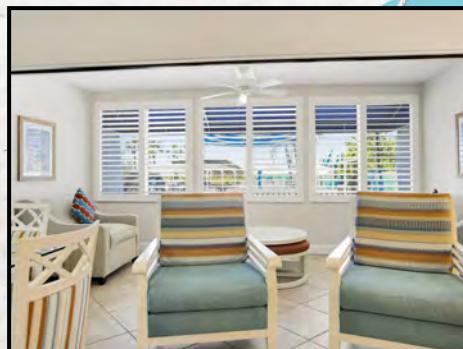

ONE BEDROOM TWO BATHS with TWO DENS SUITE NORTH BUILDING:

Suite 101-201

Gulf front spacious accommodations for large families. This suite is approximately 1100 sq. ft. and features a fully equipped kitchen with granite counter tops and full size appliances, the living room has a queen size sofa bed, a dining area, master bedroom with a king size bed, a den area with a queen size wall bed over a sofa, a second den with two single day beds and two full baths.

One Bedroom Two Baths with Two Dens Gulf Front Amenities:

- 1100 Square Feet of Living Space
- Fully equipped kitchen w/breakfast bar
- Three flat screen color cable televisions (55" in living room, 43" in the den & master bedroom)
- Two telephones (living room & master bedroom)
- Hair dryer, Iron/Ironing board
- King size bed in master bedroom
- Queen size wall bed over a sofa in south side den
- Two twin size day beds in west den
- Queen size sofa bed provided in living area
- Two full bathrooms

Sleeps Private 6 and Maximum 8 persons

Sea Club V

A Beach Resort on Siesta Key