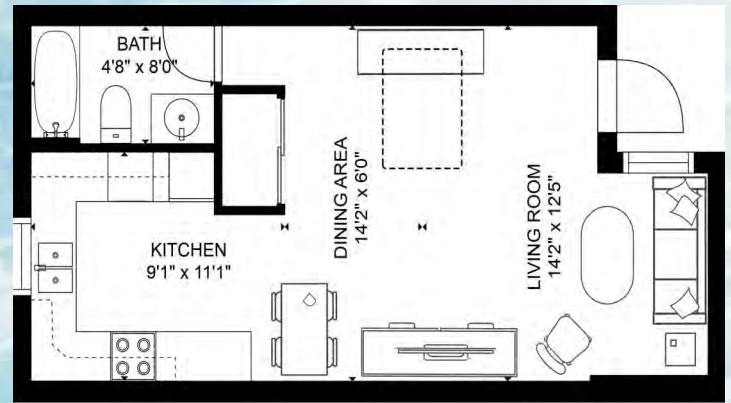

Shown is the actual accommodation for unit 216.