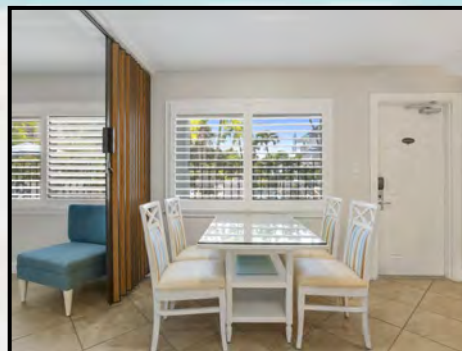

Sleeps Private 4 and Maximum 6 persons