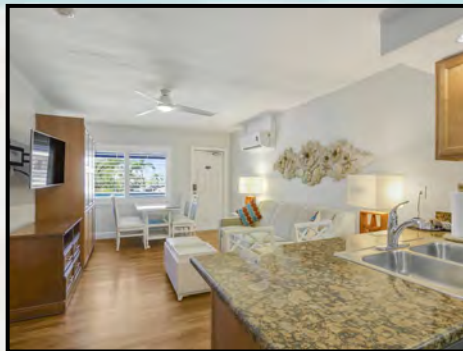

One Bedroom One Bath Amenities:

- Fully equipped kitchen w/breakfast bar
- Two flat screen color cable televisions (46" in living room and a 43" in bedroom)
- Two telephones (living room & bedroom)
- Hair dryer, Iron/Ironing board
- King size bed in bedroom
- Queen size sofa bed provided in the living area
- Full size wall bed provided in the living area
- Bathroom with tub and shower

Sea Club V
A Beach Resort on Siesta Key

Sleeps Private 4 and Maximum 6 persons