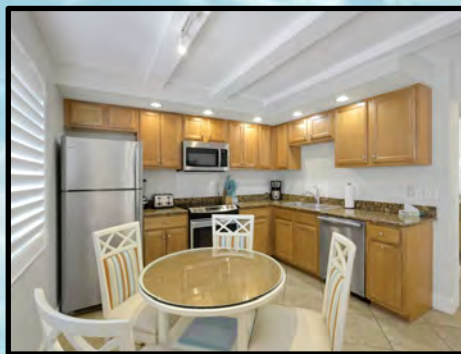

ONE BEDROOM ONE BATH SUITE NORTH:

Suites 103 and 203

The one bedroom one bath suites are approximately 525 sq. ft. and features a fully equipped kitchen with granite counter tops and full-size appliances, a living room with a dining table and a bedroom with a king size bed and one bathroom. A queen size sofa is bed provided in the living area.

One Bedroom One Bath Amenities:

- Fully equipped kitchen
- Two flat screen color cable televisions (46" in living room and a 43" in bedroom)
- Two telephones (living room & bedroom)
- Hair dryer, Iron/Ironing board
- King size bed in bedroom
- Queen size sofa bed provided in the living area
- Bathroom with tub and shower

Sleeps Private 4 and Maximum 4 persons

Sea Club V
A Beach Resort on Siesta Key