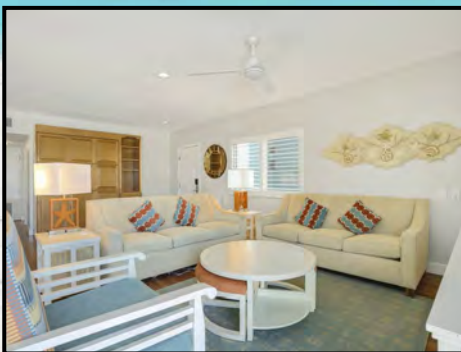

TWO BEDROOM TWO BATH PENTHOUSE SUITE NORTH BUILDING:

Suite 301

Our largest suite with a private balcony overlooking the Gulf of Mexico. This suite is approximately 1200 sq. ft. and features a fully equipped kitchen with granite counter tops and full size appliances, the living room has a queen size sectional sofa bed and a queen size wall bed, dining area, master bedroom with a king size bed, a second bedroom with a king size bed and two full baths. (Suite shown is the actual accommodation.)

Two Bedroom Two Bath Amenities:

- Fully equipped kitchen w/breakfast bar
- Three flat screen color cable televisions (55" in living room and a 43" in each bedroom)
- Two telephones (kitchen & master bedroom)
- Hair dryer, Iron/Ironing board
- King size bed in master bedroom
- King size bed in guest bedroom
- Queen size sofa bed provided in living area
- Queen size wall bed also provided in living area
- Two full bathrooms with tub and shower

Sleeps Private 6 and Maximum 8 persons

Sea Club V
A Beach Resort on Siesta Key