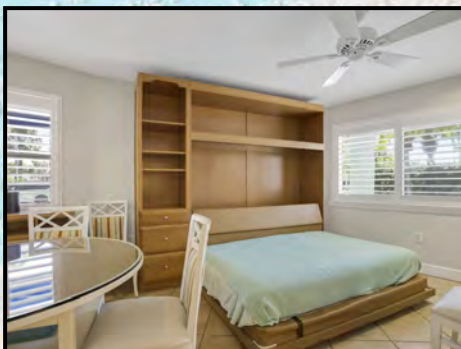

**One Bedroom One Bath Amenities:**

- Fully equipped kitchen w/breakfast bar
- Two flat screen color cable televisions (46" in living room and a 43" in bedroom)
- Two telephones (living room & bedroom)
- Hair dryer, Iron/Ironing board
- King size bed in bedroom
- Queen size sofa bed provided in the living area
- Full size wall bed provided in the living area
- Bathroom with tub and shower

**One Bedroom Two Bath Amenities:**

- Fully equipped kitchen w/breakfast bar
- Three flat screen color cable televisions (46" in living room, a 43" in bedroom and a 43" in den)
- Two telephones (living room & bedroom)
- Hair dryer, Iron/Ironing board
- Queen size bed in bedroom
- Queen size sofa bed provided in the living area
- Full size ADA wall bed provided in living area
- Master bathroom with shower only
- Guest bathroom with tub and shower

**Sleeps maximum 6 and private 4**

*Sea Club V*  
A Beach Resort on Siesta Key

**ONE BEDROOM TWO BATH TOWNHOUSE SUITE SOUTH BUILDING:**

**Suites 116, 117, 118, 119, 120 and 121**

Ideal for couples that require more privacy in a two-story suite. The townhouses are approximately 700 sq. ft. and feature a separate bedroom and den upstairs with a king size bed in the bedroom with a full tub shower bath and a full-size sofa bed in the den. Down-stairs features a fully equipped kitchen with granite counter tops and full-size appliances, living room with a queen size sofa bed and a shower bathroom. (Shown is actual accommodations for unit 118)