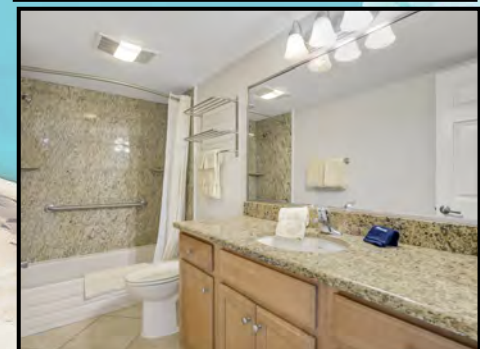

TWO BEDROOM TWO BATH PENTHOUSE SUITE NORTH BUILDING:

Suite 301

Our largest suite with a private balcony overlooking the Gulf of Mexico. This suite is approximately 1200 sq. ft. and features a fully equipped kitchen with granite counter tops and full size appliances, the living room has a queen size sectional sofa bed and a queen size wall bed, dining area, master bedroom with a king size bed, a second bedroom with a king size bed and two full baths. (Suite shown is the actual accommodation.)

Two Bedroom Two Bath Amenities:

- Fully equipped kitchen w/breakfast bar
- Three flat screen color cable televisions (55" in living room and a 43" in each bedroom)
- Two telephones (kitchen & master bedroom)
- Hair dryer, Iron/Ironing board
- King size bed in master bedroom
- King size bed in guest bedroom
- Queen size sofa bed provided in living area
- Queen size wall bed also provided in living area
- Two full bathrooms with tub and shower

Sleeps Private 6 and Maximum 8 persons

Sea Club V
A Beach Resort on Siesta Key