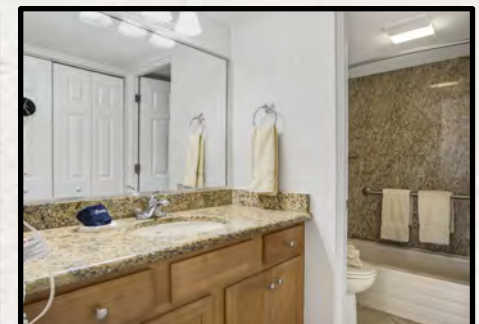

ONE BEDROOM ONE BATH SUITE NORTH:

Suites 104, 105, 106, 204, 205 and 206

Ideal for couples wanting extra space or those traveling with small children. This one bedroom one bath suites are approximately 500 sq. ft. and features a fully equipped kitchen with granite counter tops and full size appliances, a living room dining area and a separate king size bedroom and one full bathroom. A queen size sofa bed is provided in the living area.

One Bedroom One Bath Amenities:

- Fully equipped kitchen
- Two flat screen color cable televisions (46" in living room and a 43" in bedroom)
- Two telephones (living room & bedroom)
- Hair dryer, Iron/Ironing board
- King size bed in bedroom
- Queen size sofa bed provided in the living area
- Bathroom with tub and shower

Sleeps Private 4 and Maximum 4 persons

Sea Club V
A Beach Resort on Siesta Key