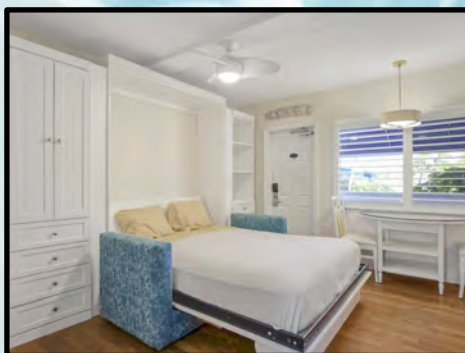

Studio Amenities:

- Fully equipped kitchen w/breakfast bar
- 46" Flat screen color cable television
- Telephone, Hair dryer, Iron/Ironing board
- Queen size wall bed in the living area with sofa
- Single lateral wall bed provided in the living area
- Bathroom with tub and shower

Sea Club V

A Beach Resort on Siesta Key

Sleeps Private 2 and Maximum 3 persons