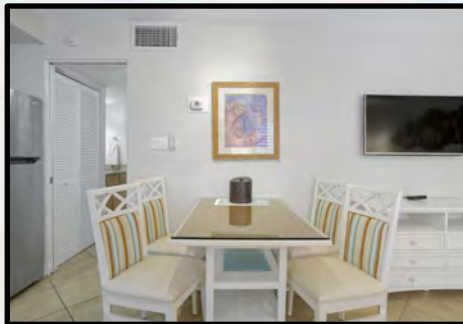

ONE BEDROOM ONE BATH SUITE NORTH:

Suites 104, 105, 106, 204, 205 and 206

Ideal for couples wanting extra space or those traveling with small children. This one bedroom one bath suites are approximately 500 sq. ft. and features a fully equipped kitchen with granite counter tops and full size appliances, a living room dining area and a separate king size bedroom and one full bathroom. A queen size sofa bed is provided in the living area.

One Bedroom One Bath Amenities:

- Fully equipped kitchen
- Two flat screen color cable televisions (46" in living room and a 43" in bedroom)
- Two telephones (living room & bedroom)
- Hair dryer, Iron/Ironing board
- King size bed in bedroom
- Queen size sofa bed provided in the living area
- Bathroom with tub and shower

Sleeps Private 4 and Maximum 4 persons

Sea Club V
A Beach Resort on Siesta Key