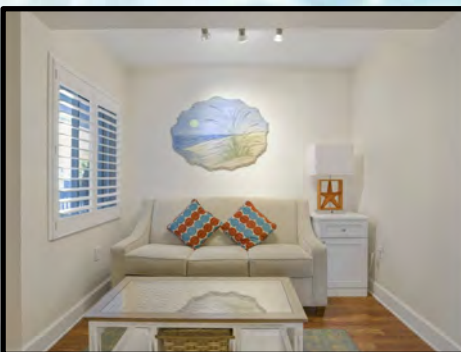

Studio Amenities:

- Fully equipped kitchen w/breakfast bar
- 46" Flat screen color cable television
- Telephone, Hair dryer, Iron/Ironing board
- Queen size wall bed in the living area
- Full size sofa bed in the den area
- Bathroom with tub and shower

Sea Club V

A Beach Resort on Siesta Key

Sleeps Private 2 and Maximum 4 persons