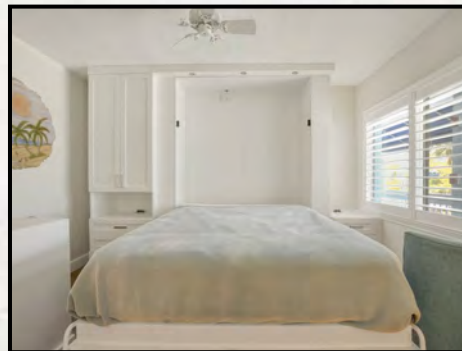

**Sleeps Private 4 and Maximum 4 persons**

*Sea Club V*  
*A Beach Resort on Siesta Key*

**ONE BEDROOM ONE BATH SUITE MAIN BUILDING:**

**Suite 212**

Pool and beach view from private deck off the living area. Ideal for couples wanting extra space or those traveling with small children. This one bedroom one bath suite is approximately 500 sq. ft. and features a fully equipped kitchen with granite counter tops and full size appliances, a living room with a queen size sofa bed, a king size bedroom and one full bathroom. (Suite shown is the actual accommodation.)

**Sleeps Private 4 and Maximum 6 persons**

**ONE BEDROOM ONE BATH WITH DEN SUITE MAIN BUILDING:**

**Suite 209**

Perfect for couples wanting extra space or those with small children. This one bedroom one bath suite is approximately 550 sq. ft. and features a fully equipped kitchen with granite counter tops and full-size appliances, a living room/dining area, a queen size bedroom and a separate den area and one bathroom. A queen-size sofa bed is provided in the living area and a queen size wall bed over the sofa is provided in the den area. (Suite shown is the actual accommodation.)

**Sleeps Private 4 and Maximum 6 persons**

**ONE BEDROOM ONE BATH SUITE MAIN BUILDING:**

**Suite 210**

Pool and beach view from living area. Ideal for couples wanting extra space or those traveling with small children. The one bedroom one bath suites are approximately 500 sq. ft. and features a fully equipped kitchen with granite counter tops and full-size appliances, a living room with a queen size sofa bed and a full-size wall bed, a separate king size bedroom and one full bathroom. (Suite shown is the actual accommodation.)