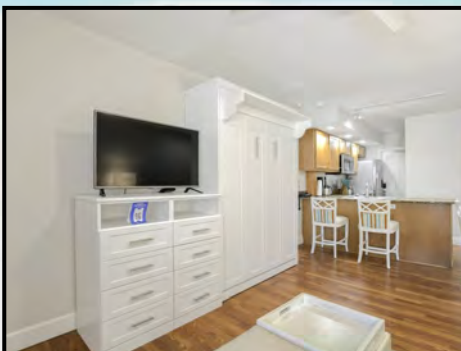

ONE BEDROOM ONE BATH SUITE MAIN BUILDING:

Suite 211

Pool and beach view from living area. Ideal for couples wanting extra space or those traveling with small children. The one bedroom one bath suites are approximately 500 sq. ft. and features a fully equipped kitchen with granite counter tops and full-size appliances, a living room with a queen size sofa bed and a full-size wall bed, a separate king size bedroom and one full bathroom. (Suite shown is the actual accommodation.)

One Bedroom One Bath Amenities:

- Fully equipped kitchen w/breakfast bar
- Two flat screen color cable televisions (46" in living room and a 43" in bedroom)
- Two telephones (living room & bedroom)
- Hair dryer, Iron/Ironing board
- King size bed in bedroom
- Queen size sofa bed provided in the living area
- Full size wall bed provided in the living area
- Bathroom with tub and shower

Sleeps Private 4 and Maximum 6 persons