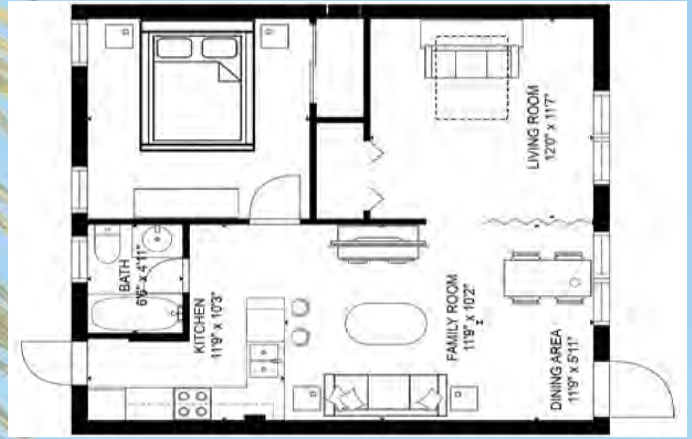

ONE BEDROOM ONE BATH SUITE MAIN BUILDING:

Suite 108, 110, 208

Perfect for couples wanting extra space or those with small children. This one bedroom one bath suite is approximately 575 sq. ft. and features a fully equipped kitchen with granite counter tops and full-size appliances, a living room/dining area, a separate den area and a king size bedroom and one bathroom. A queen-size sofa bed is provided in the living area and a queen size wall bed over the sofa is provided in the den area.

One Bedroom One Bath Amenities:

- Fully equipped kitchen w/breakfast bar
- Three flat screen color cable televisions (46" in living rm, a 43" in bedroom and a 43" the den)
- Two telephones (living room & bedroom)
- Hair dryer, Iron/Ironing board
- King size bed in bedroom
- Queen size sofa bed provided in the living area
- Queen size wall bed over the sofa provided in the den area
- Bathroom with tub and shower

Sea Club V

A Beach Resort on Siesta Key

Sleeps Private 4 and Maximum 6 persons