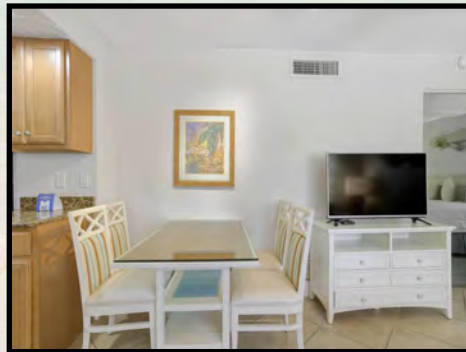

ONE BEDROOM ONE BATH SUITE NORTH:

Suites 102 and 202

This one bedroom one bath suites is approximately 475 sq. ft. and features a fully equipped kitchen with granite counter tops and full size appliances, a living room dining area and a separate king size bedroom and one full bathroom. A queen size sofa is bed provided in the living area.

One Bedroom One Bath Amenities:

- Fully equipped kitchen
- Two flat screen color cable televisions (46" in living room and a 43" in bedroom)
- Two telephones (living room & bedroom)
- Hair dryer, Iron/Ironing board
- King size bed in bedroom
- Queen size sofa bed provided in the living area
- Bathroom with tub and shower

Sleeps Private 2 and Maximum 4 persons

Sea Club V
A Beach Resort on Siesta Key