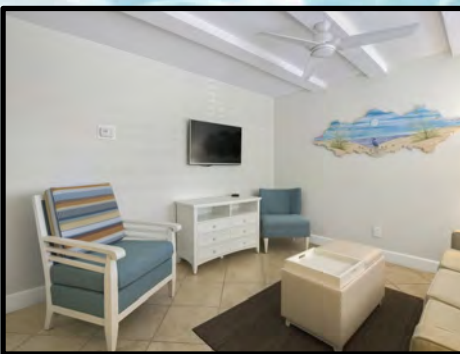

ONE BEDROOM ONE BATH SUITE NORTH:

Suites 103 and 203

The one bedroom one bath suites are approximately 525 sq. ft. and features a fully equipped kitchen with granite counter tops and full-size appliances, a living room with a dining table and a bedroom with a king size bed and one bathroom. A queen size sofa is bed provided in the living area.

One Bedroom One Bath Amenities:

- Fully equipped kitchen
- Two flat screen color cable televisions (46" in living room and a 43" in bedroom)
- Two telephones (living room & bedroom)
- Hair dryer, Iron/Ironing board
- King size bed in bedroom
- Queen size sofa bed provided in the living area
- Bathroom with tub and shower

Sleeps Private 4 and Maximum 4 persons

Sea Club V
A Beach Resort on Siesta Key