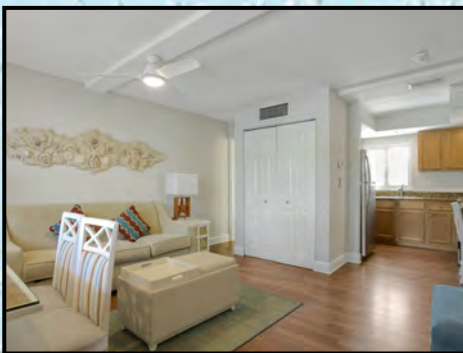

TWO BEDROOM TWO BATH SUITE SOUTH BUILDING:

Suite 215

Spacious accommodations for two couples or families with children. This suite is approximately 700 sq. ft. and features a fully equipped kitchen with granite counter tops and full-size appliances, living room dining area, master bedroom with a queen size bed, a second bed-room with a queen size bed and two full baths. (Suite shown is the actual accommodation.)

Two Bedroom Two Bath Amenities:

- Fully equipped kitchen w/breakfast bar
- Three flat screen color cable televisions (46" in living room and a 43" in each bedroom)
- Two telephones (living room & master bedroom)
- Hair dryer, Iron/Ironing board
- Queen size bed in master bedroom
- Queen size bed in guest bedroom
- Queen size sofa bed provided in living area
- Two full bathrooms with tub and shower

Sleeps Private 6 and Maximum 6 persons

Sea Club V
A Beach Resort on Siesta Key