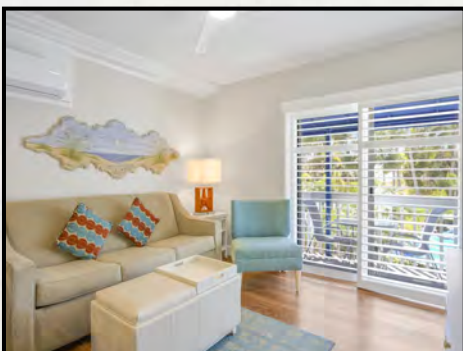

One Bedroom One Bath Amenities:

- Fully equipped kitchen w/breakfast bar
- Two flat screen color cable televisions (50" in living room and a 43" in bedroom)
- Two telephones (living room & bedroom)
- Hair dryer, Iron/Ironing board
- King size bed in bedroom
- Queen size sofa bed provided in the living area
- Bathroom with tub and shower

Sleeps Private 4 and Maximum 4 persons