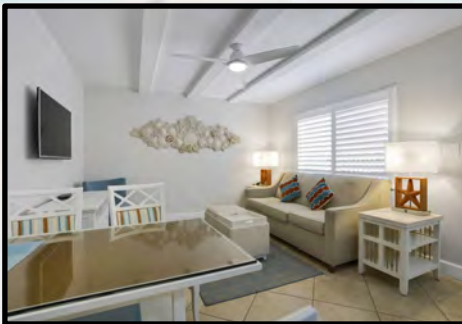

ONE BEDROOM ONE BATH SUITE NORTH:

Suites 104, 105, 106, 204, 205 and 206

Ideal for couples wanting extra space or those traveling with small children. This one bedroom one bath suites are approximately 500 sq. ft. and features a fully equipped kitchen with granite counter tops and full size appliances, a living room dining area and a separate king size bedroom and one full bathroom. A queen size sofa bed is provided in the living area.

One Bedroom One Bath Amenities:

- Fully equipped kitchen
- Two flat screen color cable televisions (46" in living room and a 43" in bedroom)
- Two telephones (living room & bedroom)
- Hair dryer, Iron/Ironing board
- King size bed in bedroom
- Queen size sofa bed provided in the living area
- Bathroom with tub and shower

Sleeps Private 4 and Maximum 4 persons

Sea Club V
A Beach Resort on Siesta Key