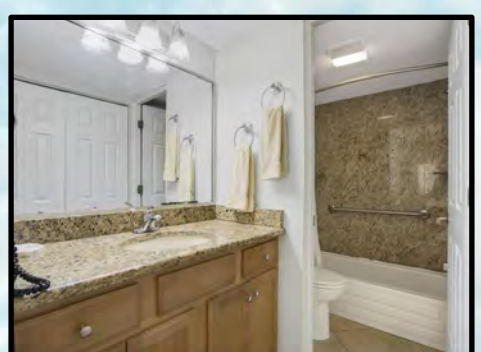

ONE BEDROOM ONE BATH SUITE NORTH:

Suites 103 and 203

The one bedroom one bath suites are approximately 525 sq. ft. and features a fully equipped kitchen with granite counter tops and full-size appliances, a living room with a dining table and a bedroom with a king size bed and one bathroom. A queen size sofa is bed provided in the living area.

One Bedroom One Bath Amenities:

- Fully equipped kitchen
- Two flat screen color cable televisions (46" in living room and a 43" in bedroom)
- Two telephones (living room & bedroom)
- Hair dryer, Iron/Ironing board
- King size bed in bedroom
- Queen size sofa bed provided in the living area
- Bathroom with tub and shower

Sleeps Private 4 and Maximum 4 persons

Sea Club V
A Beach Resort on Siesta Key