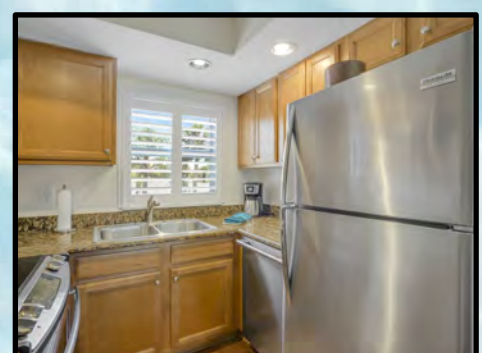

Studio Amenities:

- Fully equipped kitchen w/breakfast bar
- 46" Flat screen color cable television
- Telephone, Hair dryer, Iron/Ironing board
- Queen size wall bed in the living area with sofa
- Single lateral wall bed provided in the living area
- Bathroom with tub and shower

Sea Club V

A Beach Resort on Siesta Key

Sleeps Private 2 and Maximum 3 persons