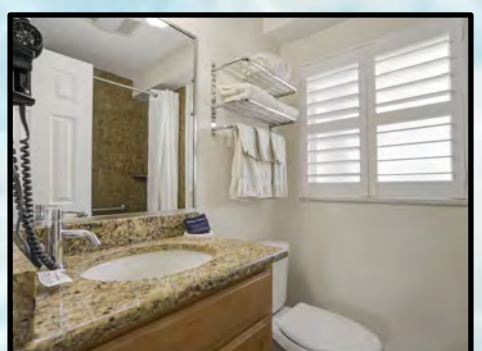

Studio Amenities:

- Fully equipped kitchen w/breakfast bar
- 46" Flat screen color cable television
- Telephone, Hair dryer, Iron/Ironing board
- Queen size wall bed in the living area with sofa
- Bathroom with tub and shower

Sea Club V
A Beach Resort on Siesta Key

Sleeps Private 2 and Maximum 2 persons