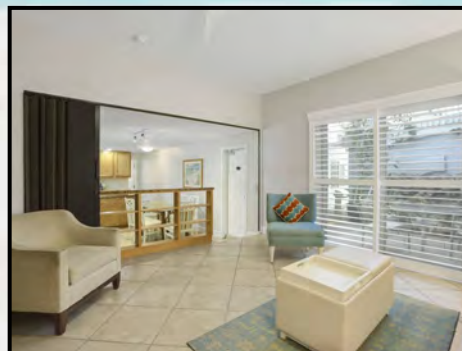

One Bedroom One Bath Amenities:

- Fully equipped kitchen
- Two flat screen color cable televisions (50" in living room and a 43" in bedroom)
- Two telephones (living room & bedroom)
- Hair dryer, Iron/Ironing board
- King size bed in bedroom
- Queen size wall bed in the living area
- Queen size sofa bed provided in the living area
- Bathroom with tub and shower

Sleeps Private 4 and Maximum 6 persons