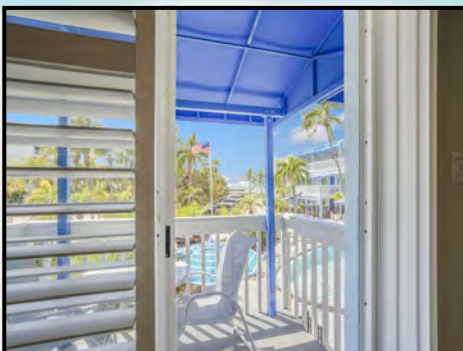

One Bedroom One Bath Amenities:

- Fully equipped kitchen w/breakfast bar
- Two flat screen color cable televisions (50" in living room and a 43" in bedroom)
- Two telephones (living room & bedroom)
- Hair dryer, Iron/Ironing board
- King size bed in bedroom
- Queen size sofa bed provided in the living area
- Bathroom with tub and shower

Sleeps Private 4 and Maximum 4 persons