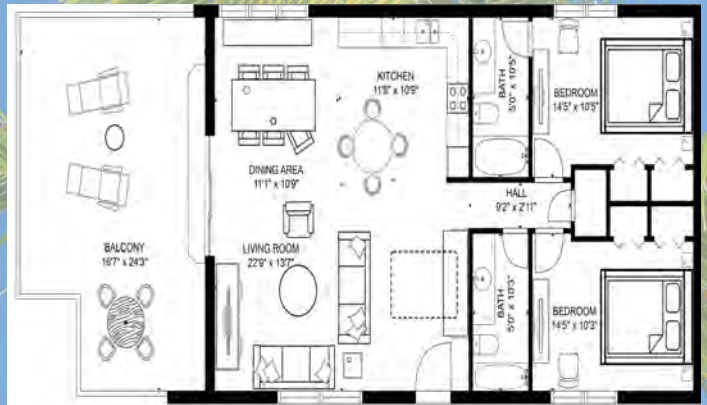

TWO BEDROOM TWO BATH PENTHOUSE SUITE NORTH BUILDING:

Suite 301

Our largest suite with a private balcony overlooking the Gulf of Mexico. This suite is approximately 1200 sq. ft. and features a fully equipped kitchen with granite counter tops and full size appliances, the living room has a queen size sectional sofa bed and a queen size wall bed, dining area, master bedroom with a king size bed, a second bedroom with a king size bed and two full baths. (Suite shown is the actual accommodation.)

Two Bedroom Two Bath Amenities:

- Fully equipped kitchen w/breakfast bar
- Three flat screen color cable televisions (55" in living room and a 43" in each bedroom)
- Two telephones (kitchen & master bedroom)
- Hair dryer, Iron/Ironing board
- King size bed in master bedroom
- King size bed in guest bedroom
- Queen size sofa bed provided in living area
- Queen size wall bed also provided in living area
- Two full bathrooms with tub and shower

Sleeps Private 6 and Maximum 8 persons

Sea Club V
A Beach Resort on Siesta Key