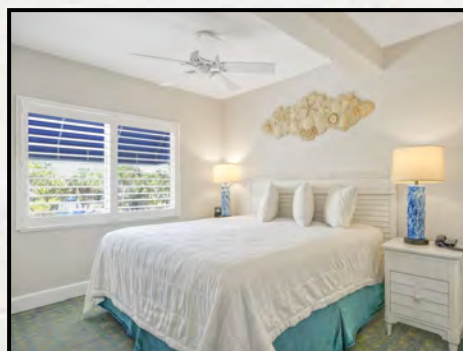

One Bedroom One Bath Amenities:

- Fully equipped kitchen w/breakfast bar
- Two flat screen color cable televisions (50" in living room and a 43" in bedroom)
- Two telephones (living room & bedroom)
- Hair dryer, Iron/Ironing board
- King size bed in bedroom
- Queen size sofa bed provided in the living area
- Bathroom with tub and shower

Sleeps Private 4 and Maximum 4 persons