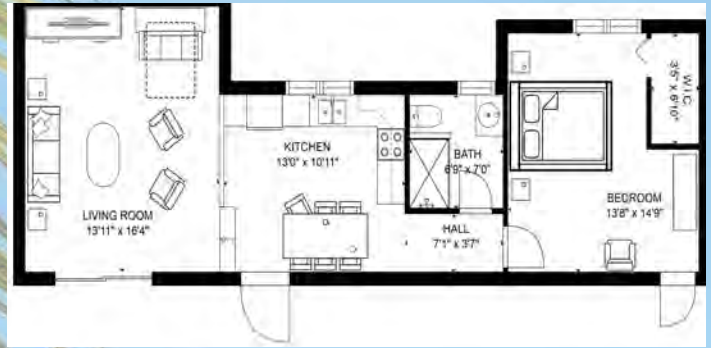

ONE BEDROOM ONE BATH SUITE MAIN BUILDING:

Suite 107

Ideal for couples wanting extra space and privacy or those traveling with small children. This one bedroom one bath suite is approximately 575 sq. ft. and features a fully equipped kitchen with granite counter tops and full-size appliances, a separate living room, dining area and a king size bedroom and one full bathroom. A fold out queen-size sofa bed and a queen size wall bed is provided in the living area. (Suite shown is the actual accommodation.)

One Bedroom One Bath Amenities:

- Fully equipped kitchen
- Two flat screen color cable televisions (50" in living room and a 43" in bedroom)
- Two telephones (living room & bedroom)
- Hair dryer, Iron/Ironing board
- King size bed in bedroom
- Queen size wall bed in the living area
- Queen size sofa bed provided in the living area
- Bathroom with shower only

Sleeps Private 4 and Maximum 6 persons