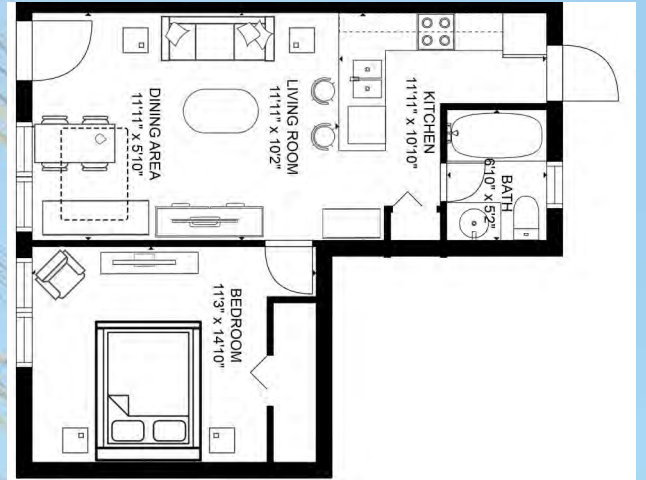

ONE BEDROOM ONE BATH SUITE MAIN BUILDING:

Suite 210

Pool and beach view from living area. Ideal for couples wanting extra space or those traveling with small children. The one bedroom one bath suites are approximately 500 sq. ft. and features a fully equipped kitchen with granite counter tops and full-size appliances, a living room with a queen size sofa bed and a full-size wall bed, a separate king size bedroom and one full bathroom. (Suite shown is the actual accommodation.)

One Bedroom One Bath Amenities:

- Fully equipped kitchen w/breakfast bar
- Two flat screen color cable televisions (46" in living room and a 43" in bedroom)
- Two telephones (living room & bedroom)
- Hair dryer, Iron/Ironing board
- King size bed in bedroom
- Queen size sofa bed provided in the living area
- Full size wall bed provided in the living area
- Bathroom with tub and shower

Sea Club V
A Beach Resort on Siesta Key

Sleeps Private 4 and Maximum 6 persons