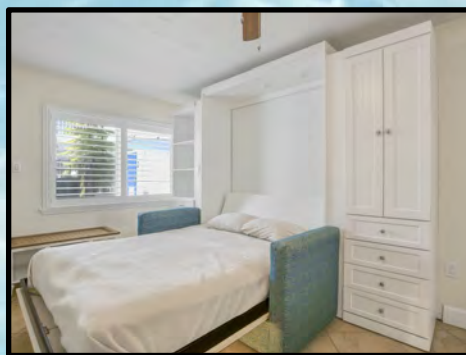

Studio Amenities:

- Fully equipped kitchen w/breakfast bar
- 46" Flat screen color cable television
- Telephone, Hair dryer, Iron/Ironing board
- Queen size wall bed in the living area with sofa
- Bathroom with tub and shower

Sea Club V
A Beach Resort on Siesta Key

Sleeps Private 2 and Maximum 2 persons