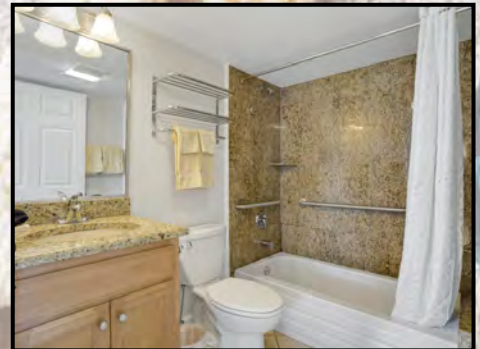

**One Bedroom One Bath Amenities:**

- Fully equipped kitchen w/breakfast bar
- Two flat screen color cable televisions (46" in living room and a 43" in bedroom)
- Two telephones (living room & bedroom)
- Hair dryer, Iron/Ironing board
- King size bed in bedroom
- Queen size sofa bed provided in the living area
- Full size wall bed provided in the living area
- Bathroom with tub and shower

**One Bedroom Two Bath Amenities:**

- Fully equipped kitchen w/breakfast bar
- Three flat screen color cable televisions (46" in living room, a 43" in bedroom and a 43" in den)
- Two telephones (living room & bedroom)
- Hair dryer, Iron/Ironing board
- Queen size bed in bedroom
- Queen size sofa bed provided in the living area
- Full size ADA wall bed provided in living area
- Master bathroom with shower only
- Guest bathroom with tub and shower

**Sleeps maximum 6 and private 4**

*Sea Club V*  
A Beach Resort on Siesta Key

**ONE BEDROOM TWO BATH TOWNHOUSE SUITE SOUTH BUILDING:**

**Suites 116, 117, 118, 119, 120 and 121**

Ideal for couples that require more privacy in a two-story suite. The townhouses are approximately 700 sq. ft. and feature a separate bedroom and den upstairs with a king size bed in the bedroom with a full tub shower bath and a full-size sofa bed in the den. Down-stairs features a fully equipped kitchen with granite counter tops and full-size appliances, living room with a queen size sofa bed and a shower bathroom. (Shown is actual accommodations for unit 118)