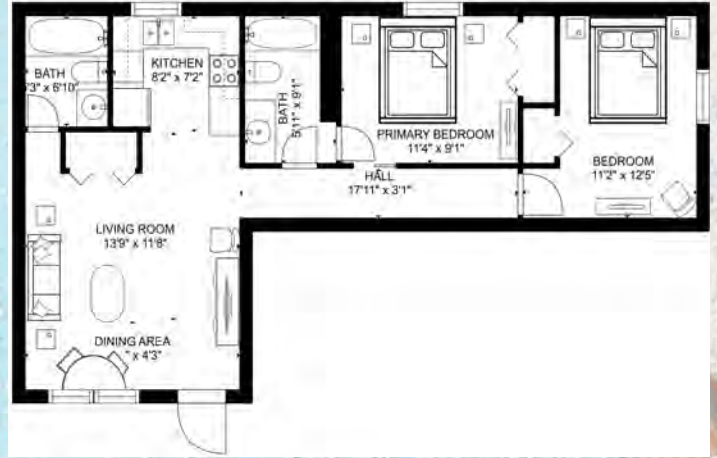

TWO BEDROOM TWO BATH SUITE SOUTH BUILDING:

Suite 215

Spacious accommodations for two couples or families with children. This suite is approximately 700 sq. ft. and features a fully equipped kitchen with granite counter tops and full-size appliances, living room dining area, master bedroom with a queen size bed, a second bed-room with a queen size bed and two full baths. (Suite shown is the actual accommodation.)

Two Bedroom Two Bath Amenities:

- Fully equipped kitchen w/breakfast bar
- Three flat screen color cable televisions (46" in living room and a 43" in each bedroom)
- Two telephones (living room & master bedroom)
- Hair dryer, Iron/Ironing board
- Queen size bed in master bedroom
- Queen size bed in guest bedroom
- Queen size sofa bed provided in living area
- Two full bathrooms with tub and shower

Sleeps Private 6 and Maximum 6 persons

Sea Club V
A Beach Resort on Siesta Key