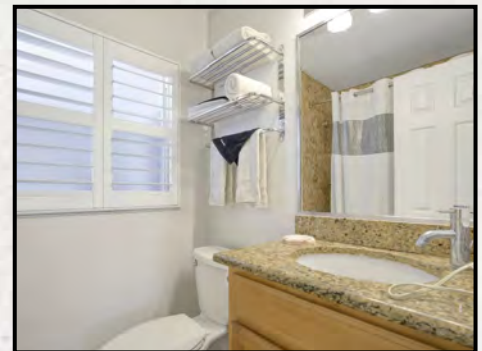

ONE BEDROOM ONE BATH SUITE MAIN BUILDING:

Suite 211

Pool and beach view from living area. Ideal for couples wanting extra space or those traveling with small children. The one bedroom one bath suites are approximately 500 sq. ft. and features a fully equipped kitchen with granite counter tops and full-size appliances, a living room with a queen size sofa bed and a full-size wall bed, a separate king size bedroom and one full bathroom. (Suite shown is the actual accommodation.)

One Bedroom One Bath Amenities:

- Fully equipped kitchen w/breakfast bar
- Two flat screen color cable televisions (46" in living room and a 43" in bedroom)
- Two telephones (living room & bedroom)
- Hair dryer, Iron/Ironing board
- King size bed in bedroom
- Queen size sofa bed provided in the living area
- Full size wall bed provided in the living area
- Bathroom with tub and shower

Sleeps Private 4 and Maximum 6 persons