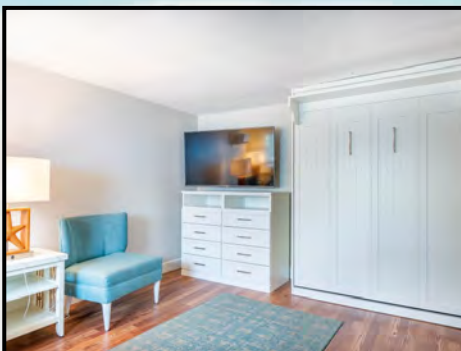

One Bedroom One Bath Amenities:

- Fully equipped kitchen
- Two flat screen color cable televisions (50" in living room and a 43" in bedroom)
- Two telephones (living room & bedroom)
- Hair dryer, Iron/Ironing board
- King size bed in bedroom
- Queen size wall bed in the living area
- Queen size sofa bed provided in the living area
- Bathroom with tub and shower

Sleeps Private 4 and Maximum 6 persons