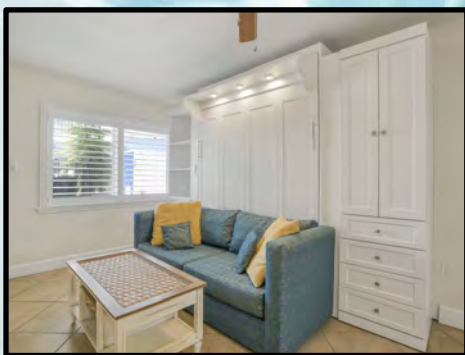

Studio Amenities:

- Fully equipped kitchen w/breakfast bar
- 46" Flat screen color cable television
- Telephone, Hair dryer, Iron/Ironing board
- Queen size wall bed in the living area with sofa
- Bathroom with tub and shower

Sea Club V
A Beach Resort on Siesta Key

Sleeps Private 2 and Maximum 2 persons