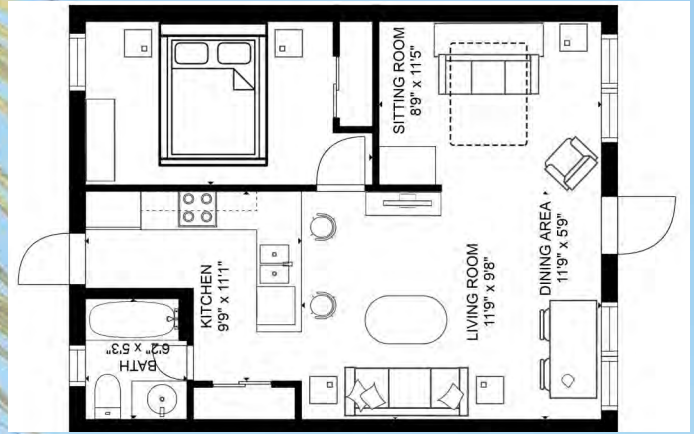

ONE BEDROOM ONE BATH WITH DEN SUITE MAIN BUILDING:

Suite 209

Perfect for couples wanting extra space or those with small children. This one bedroom one bath suite is approximately 550 sq. ft. and features a fully equipped kitchen with granite counter tops and full-size appliances, a living room/dining area, a queen size bedroom and a separate den area and one bathroom. A queen-size sofa bed is provided in the living area and a queen size wall bed over the sofa is provided in the den area. (Suite shown is the actual accommodation.)

One Bedroom One Bath with Den Amenities:

- Fully equipped kitchen w/breakfast bar
- Three flat screen color cable televisions (46" in living room, a 43" in bedroom and a 43" in den)
- Two telephones (living room & bedroom)
- Hair dryer, Iron/Ironing board
- Queen size bed in bedroom
- Queen size sofa bed provided in the living area
- Queen size wall bed over the sofa in the den area
- Bathroom with tub and shower

Sleeps Private 4 and Maximum 6 persons