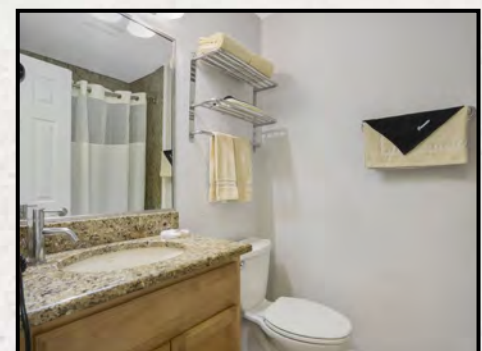

One Bedroom One Bath Amenities:

- Fully equipped kitchen w/breakfast bar
- Two flat screen color cable televisions (50" in living room and a 43" in bedroom)
- Two telephones (living room & bedroom)
- Hair dryer, Iron/Ironing board
- King size bed in bedroom
- Queen size sofa bed provided in the living area
- Bathroom with tub and shower

Sleeps Private 4 and Maximum 4 persons