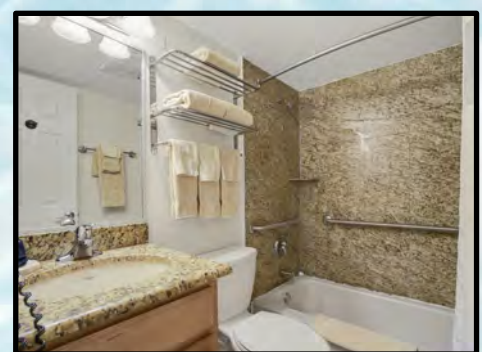

Studio Amenities:

- Fully equipped kitchen w/breakfast bar
- 46" Flat screen color cable television
- Telephone, Hair dryer, Iron/Ironing board
- Queen size wall bed in the living area
- Full size sofa bed in the den area
- Bathroom with tub and shower

Sea Club V

A Beach Resort on Siesta Key

Sleeps Private 2 and Maximum 4 persons