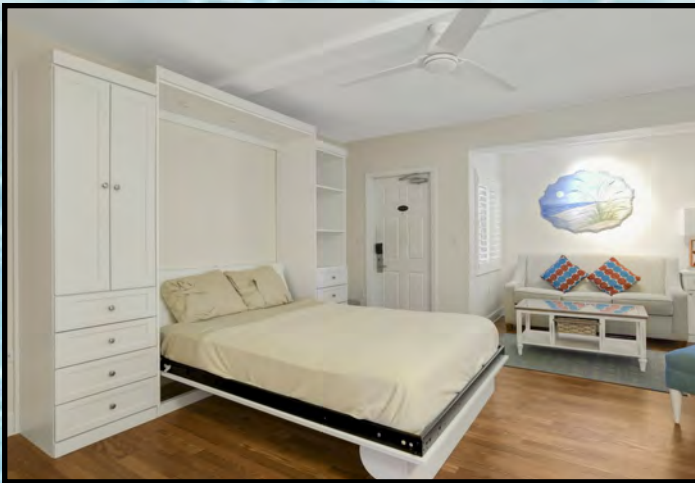

Shown is the actual accommodation for unit 216.