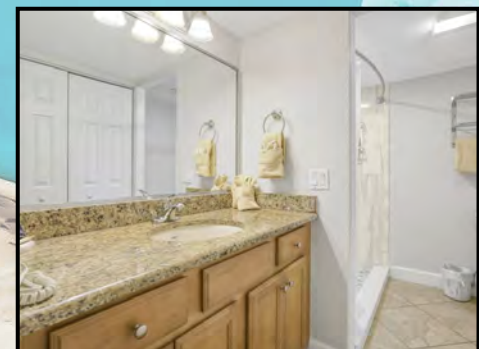

ONE BEDROOM TWO BATHS with TWO DENS SUITE NORTH BUILDING:

Suite 101-201

Gulf front spacious accommodations for large families. This suite is approximately 1100 sq. ft. and features a fully equipped kitchen with granite counter tops and full size appliances, the living room has a queen size sofa bed, a dining area, master bedroom with a king size bed, a den area with a queen size wall bed over a sofa, a second den with two single day beds and two full baths.

One Bedroom Two Baths with Two Dens Gulf Front Amenities:

- 1100 Square Feet of Living Space
- Fully equipped kitchen w/breakfast bar
- Three flat screen color cable televisions (55" in living room, 43" in the den & master bedroom)
- Two telephones (living room & master bedroom)
- Hair dryer, Iron/Ironing board
- King size bed in master bedroom
- Queen size wall bed over a sofa in south side den
- Two twin size day beds in west den
- Queen size sofa bed provided in living area
- Two full bathrooms

Sleeps Private 6 and Maximum 8 persons

Sea Club V

A Beach Resort on Siesta Key