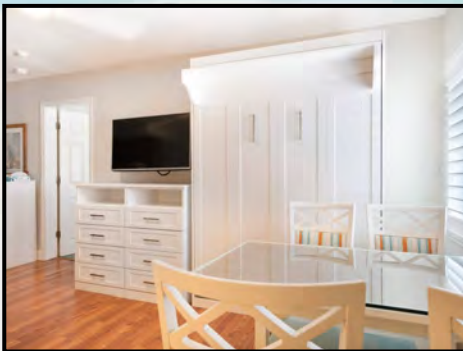

One Bedroom One Bath Amenities:

- Fully equipped kitchen w/breakfast bar
- Two flat screen color cable televisions (46" in living room and a 43" in bedroom)
- Two telephones (living room & bedroom)
- Hair dryer, Iron/Ironing board
- King size bed in bedroom
- Queen size sofa bed provided in the living area
- Full size wall bed provided in the living area
- Bathroom with tub and shower

Sea Club V
A Beach Resort on Siesta Key

Sleeps Private 4 and Maximum 6 persons