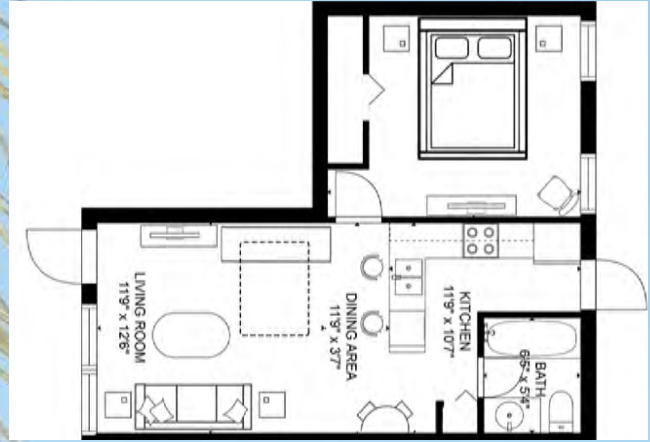

ONE BEDROOM ONE BATH SUITE MAIN BUILDING:

Suite 211

Pool and beach view from living area. Ideal for couples wanting extra space or those traveling with small children. The one bedroom one bath suites are approximately 500 sq. ft. and features a fully equipped kitchen with granite counter tops and full-size appliances, a living room with a queen size sofa bed and a full-size wall bed, a separate king size bedroom and one full bathroom. (Suite shown is the actual accommodation.)

One Bedroom One Bath Amenities:

- Fully equipped kitchen w/breakfast bar
- Two flat screen color cable televisions (46" in living room and a 43" in bedroom)
- Two telephones (living room & bedroom)
- Hair dryer, Iron/Ironing board
- King size bed in bedroom
- Queen size sofa bed provided in the living area
- Full size wall bed provided in the living area
- Bathroom with tub and shower

Sleeps Private 4 and Maximum 6 persons