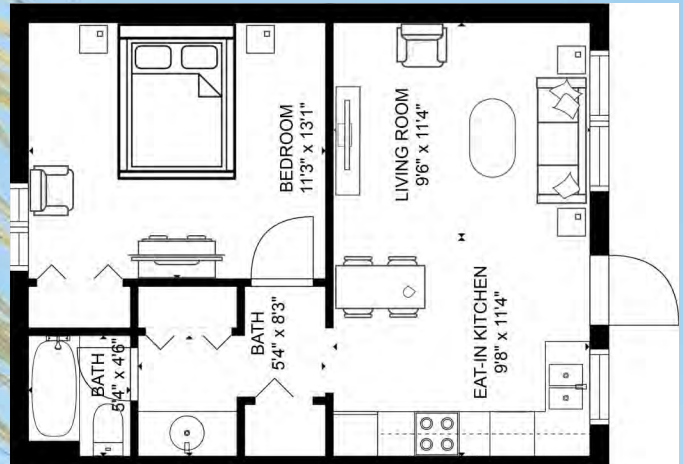

ONE BEDROOM ONE BATH SUITE NORTH:

Suites 104, 105, 106, 204, 205 and 206

Ideal for couples wanting extra space or those traveling with small children. This one bedroom one bath suites are approximately 500 sq. ft. and features a fully equipped kitchen with granite counter tops and full size appliances, a living room dining area and a separate king size bedroom and one full bathroom. A queen size sofa bed is provided in the living area.

One Bedroom One Bath Amenities:

- Fully equipped kitchen
- Two flat screen color cable televisions (46" in living room and a 43" in bedroom)
- Two telephones (living room & bedroom)
- Hair dryer, Iron/Ironing board
- King size bed in bedroom
- Queen size sofa bed provided in the living area
- Bathroom with tub and shower

Sleeps Private 4 and Maximum 4 persons

Sea Club V
A Beach Resort on Siesta Key