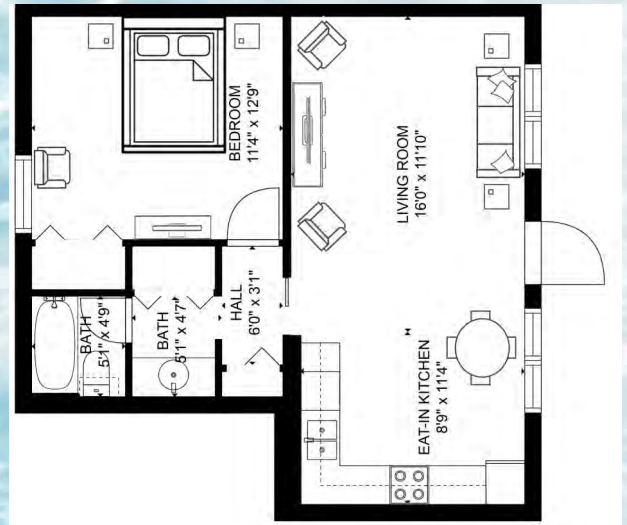

**STUDIO SUITE MAIN BUILDING:**

**Suite 109**

Cozy and intimate accommodations, our studio suite is perfect for a budget minded couple. The studio is approximately 300 sq. ft. and features a fully equipped kitchen with granite counter tops and full-size appliances and a queen size wall bed with sofa in the living area. (Suite shown is the actual accommodation.)

# Sea Club V

A Beach Resort on Siesta Key

**Sleeps Private 2 and Maximum 4 persons**

(Shown is actual accommodation for unit 102.)

**ONE BEDROOM ONE BATH SUITE NORTH:**

**Suites 102 and 202**

This one bedroom one bath suites is approximately 475 sq. ft. and features a fully equipped kitchen with granite counter tops and full size appliances, a living room dining area and a separate king size bedroom and one full bathroom. A queen size sofa is bed provided in the living area.

**One Bedroom One Bath Amenities:**

- Fully equipped kitchen
- Two flat screen color cable televisions (46" in living room and a 43" in bedroom)
- Two telephones (living room & bedroom)
- Hair dryer, Iron/Ironing board
- King size bed in bedroom
- Queen size sofa bed provided in the living area
- Bathroom with tub and shower

**Sleeps Private 2 and Maximum 4 persons**

*Sea Club V*  
A Beach Resort on Siesta Key

(Shown is actual accommodation for unit 103.)

**ONE BEDROOM ONE BATH SUITE NORTH:**

**Suites 103 and 203**

The one bedroom one bath suites are approximately 525 sq. ft. and features a fully equipped kitchen with granite counter tops and full-size appliances, a living room with a dining table and a bedroom with a king size bed and one bathroom. A queen size sofa is bed provided in the living area.