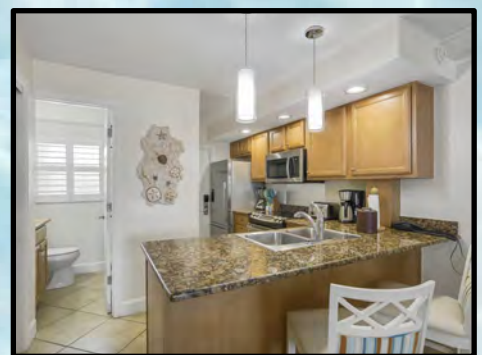

Studio Amenities:

- Fully equipped kitchen w/breakfast bar
- 46" Flat screen color cable television
- Telephone, Hair dryer, Iron/Ironing board
- Queen size wall bed in the living area with sofa
- Bathroom with tub and shower

Sea Club V
A Beach Resort on Siesta Key

Sleeps Private 2 and Maximum 2 persons