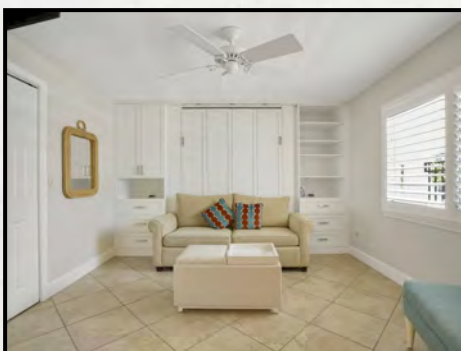

Sleeps Private 4 and Maximum 6 persons