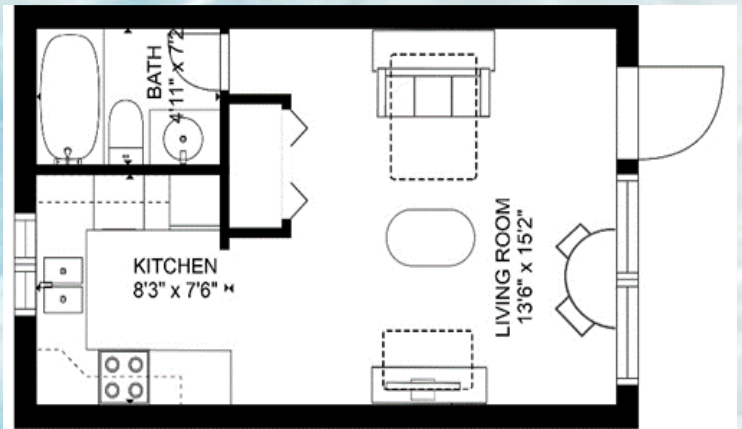

Shown is the actual accommodation for unit 214.