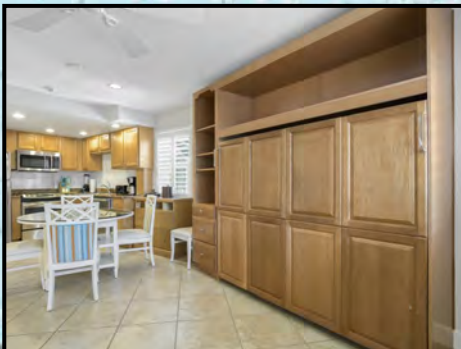

ONE BEDROOM TWO BATH SUITE MAIN BUILDING:

Suite 111

Ideal for couples with children. This one bedroom two bath suite is approximately 650 sq. ft. and features a fully equipped kitchen with granite counter tops and full-size appliances, a living room/dining area. A queen size bedroom and with a shower only bathroom. A queen-size sofa bed is provided in the den area and a full-size ADA wall bed is provided in the living area. (Suite shown is the actual accommodation.)

One Bedroom Two Bath Amenities:

- Fully equipped kitchen w/breakfast bar
- Three flat screen color cable televisions (46" in living room, a 43" in bedroom and a 43" in den)
- Two telephones (living room & bedroom)
- Hair dryer, Iron/Ironing board
- Queen size bed in bedroom
- Queen size sofa bed provided in the living area
- Full size ADA wall bed provided in living area
- Master bathroom with shower only
- Guest bathroom with tub and shower

Sleeps maximum 6 and private 4

Sea Club V
A Beach Resort on Siesta Key